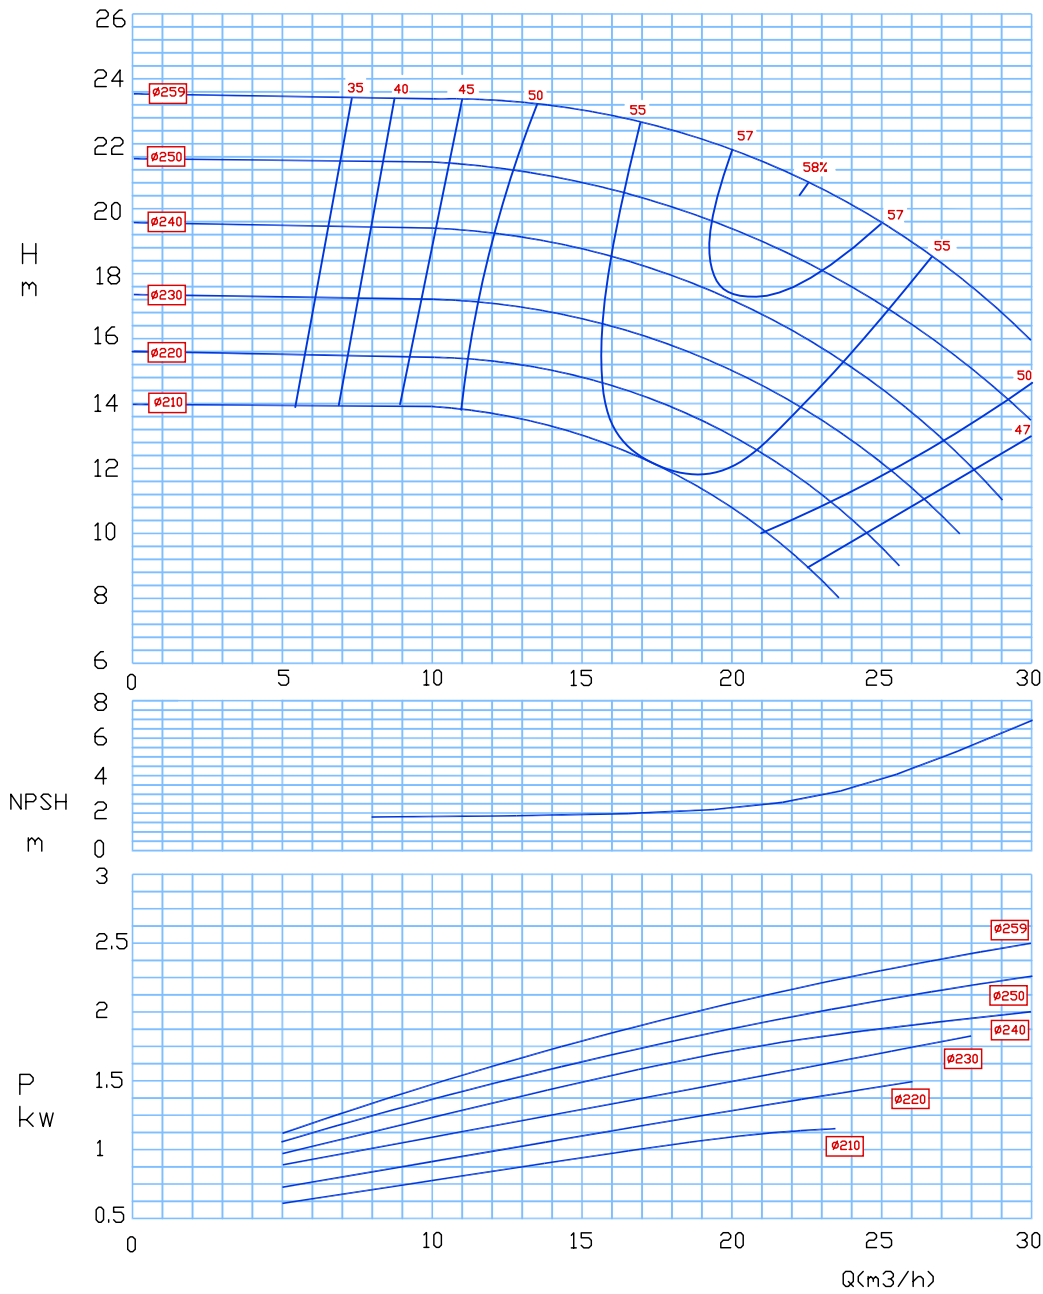

Self Priming Pumps

TYPE: 40-250
1450 rpm

Self Priming Pumps

TYPE: 80-200
1450 rpm