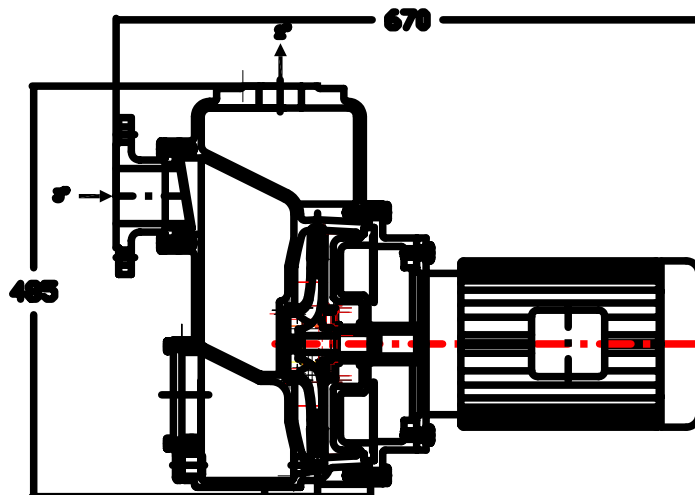

Self Priming Pumps

TYPE: 40-250
1450 rpm

Self Priming Pumps

TYPE: 80-200
1450 rpm