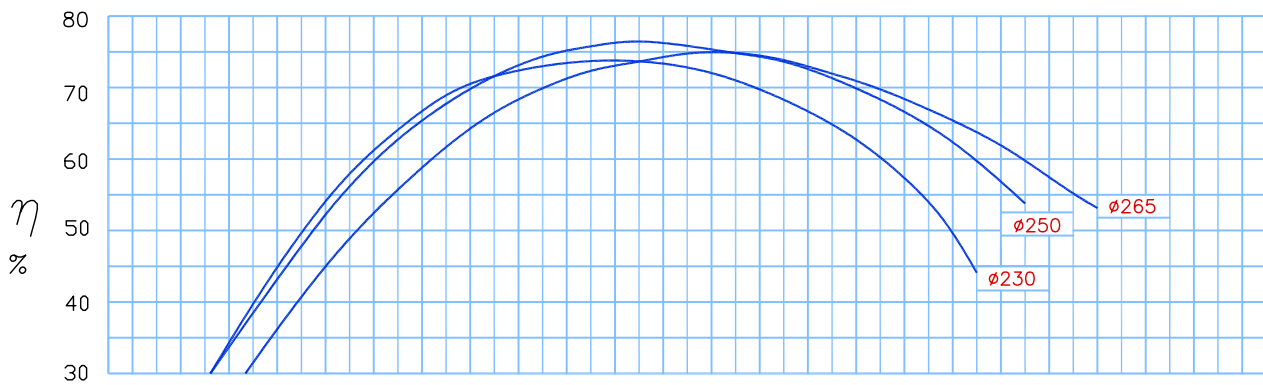

High Pressure Pump

TYPE: 100
1450 rpm

High Pressure Pump

TYPE: 150

1450 rpm

High Pressure Pump

TYPE: 80
1450 rpm

High Pressure Pump

TYPE: 80
2900 rpm