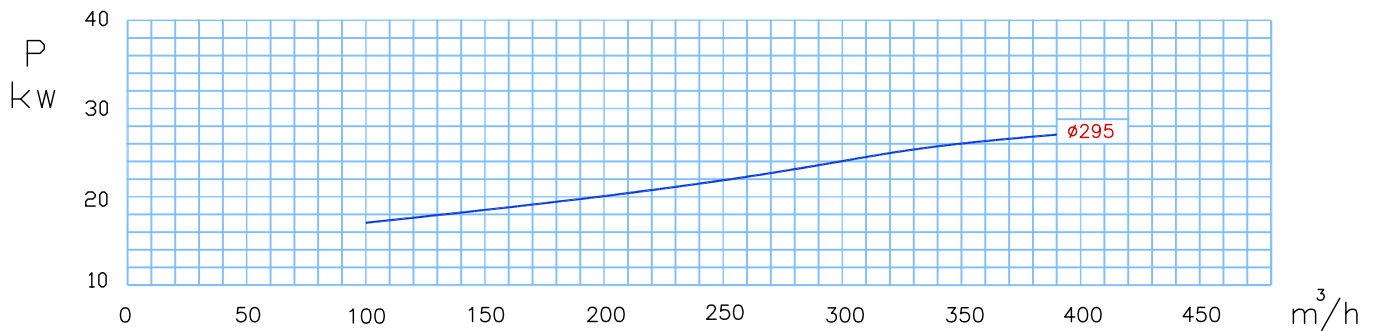

High Pressure Pump

TYPE: 150

1450 rpm