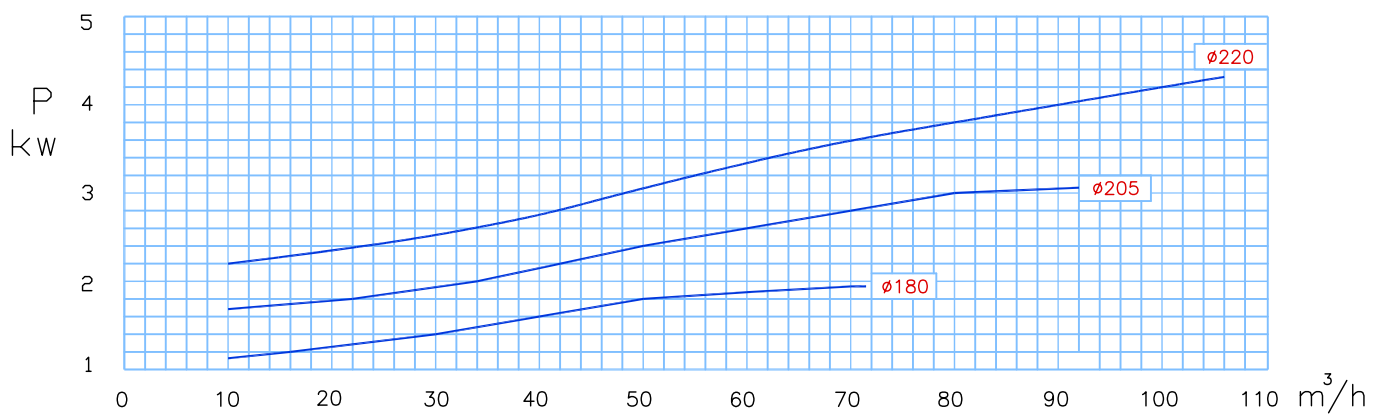

High Pressure Pump

TYPE: 100
1450 rpm

High Pressure Pump

TYPE: 150

1450 rpm

High Pressure Pump

TYPE: 80
1450 rpm

High Pressure Pump

TYPE: 80
2900 rpm