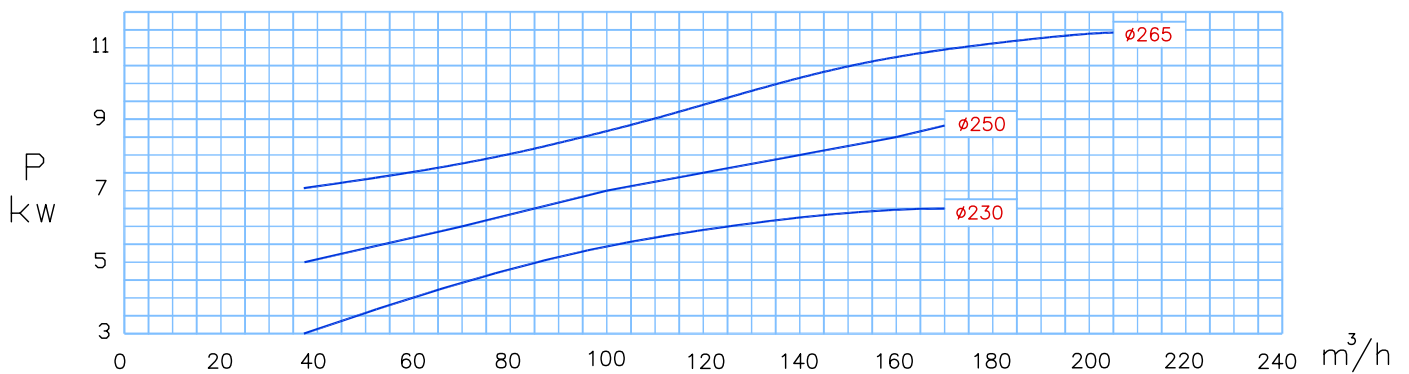

High Pressure Pump

TYPE: 100
1450 rpm