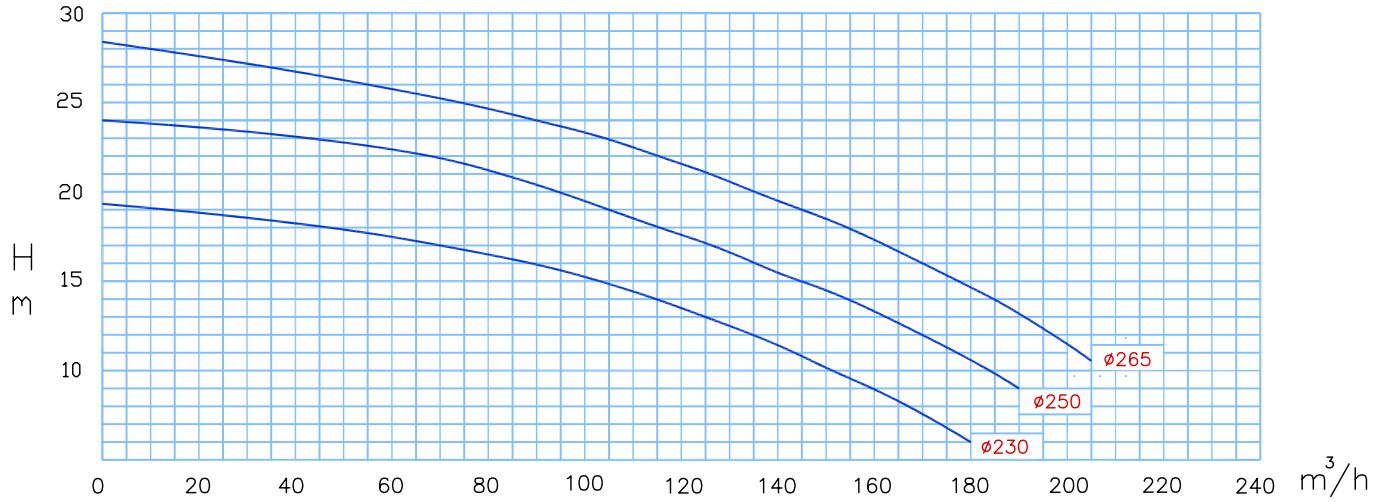

High Pressure Pump

TYPE: 100
1450 rpm

High Pressure Pump

TYPE: 150

1450 rpm

High Pressure Pump

TYPE: 80
1450 rpm

High Pressure Pump

TYPE: 80
2900 rpm