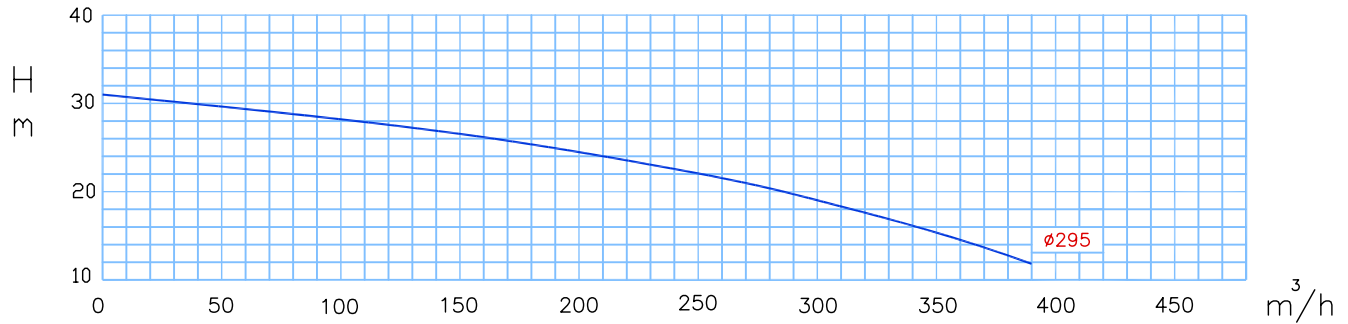

High Pressure Pump

TYPE: 150

1450 rpm