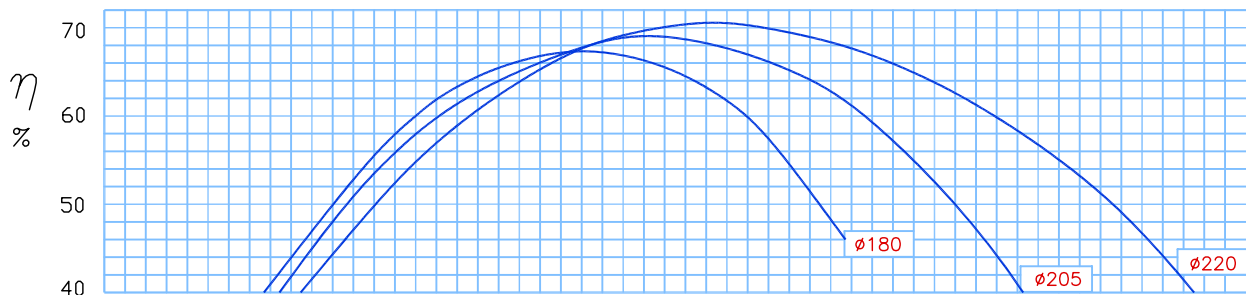

High Pressure Pump

TYPE: 80
1450 rpm