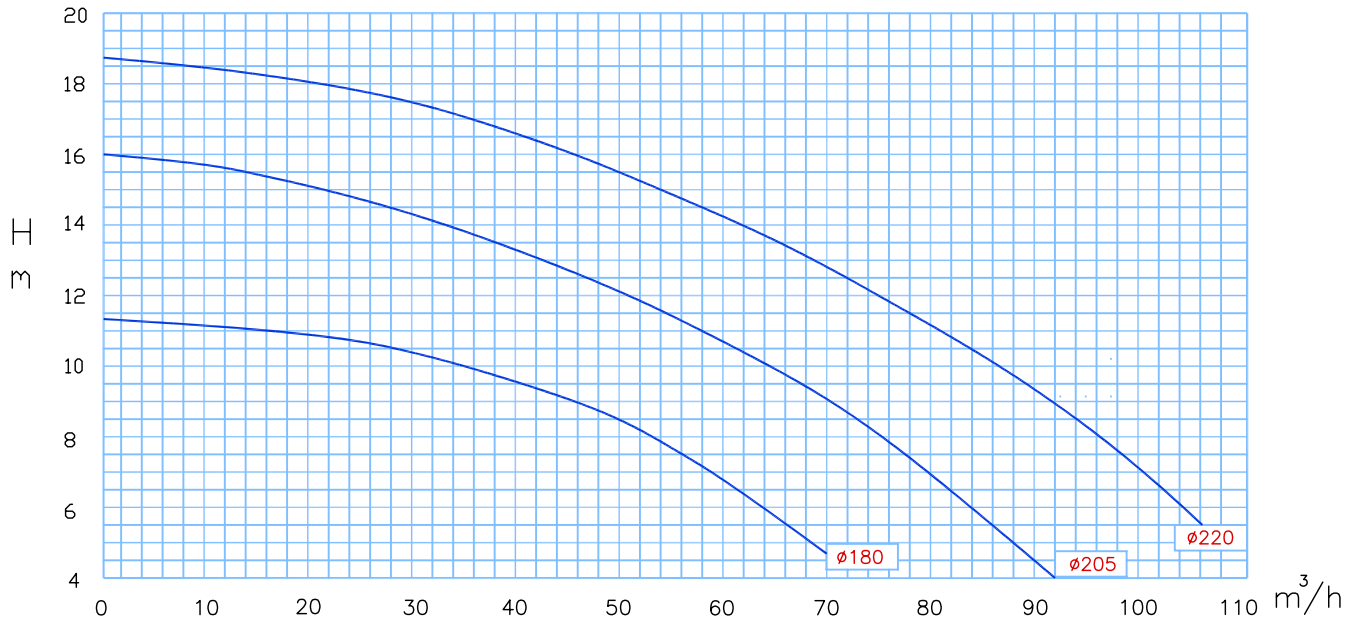

High Pressure Pump

TYPE: 100
1450 rpm

High Pressure Pump

TYPE: 150

1450 rpm

High Pressure Pump

TYPE: 80
1450 rpm

High Pressure Pump

TYPE: 80
2900 rpm