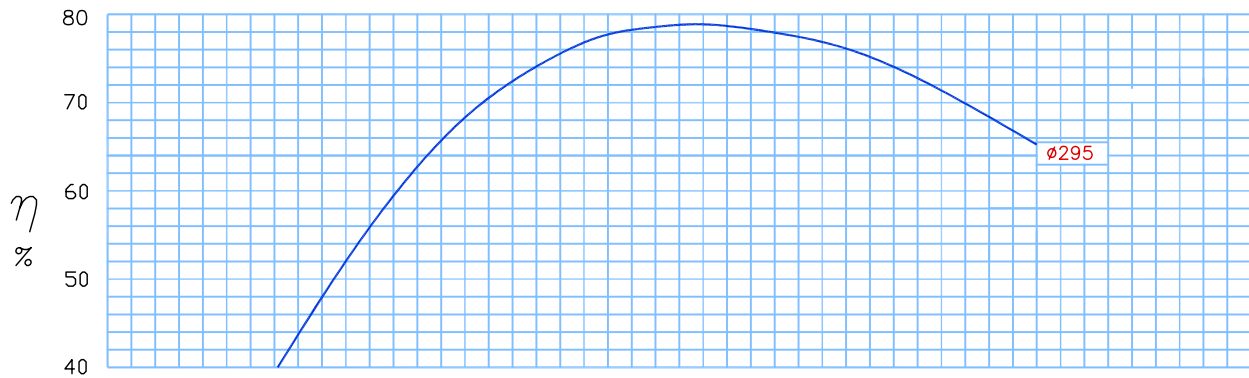

High Pressure Pump

TYPE: 150

1450 rpm