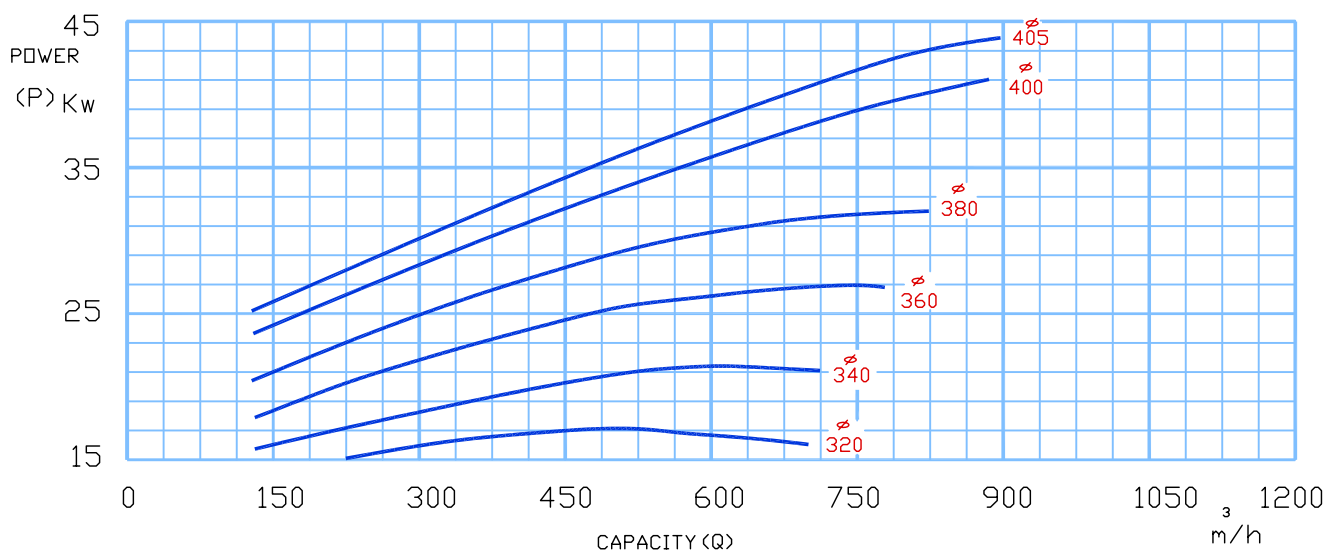

Centrifugal Pump

TYPE: 250-400
960 rpm