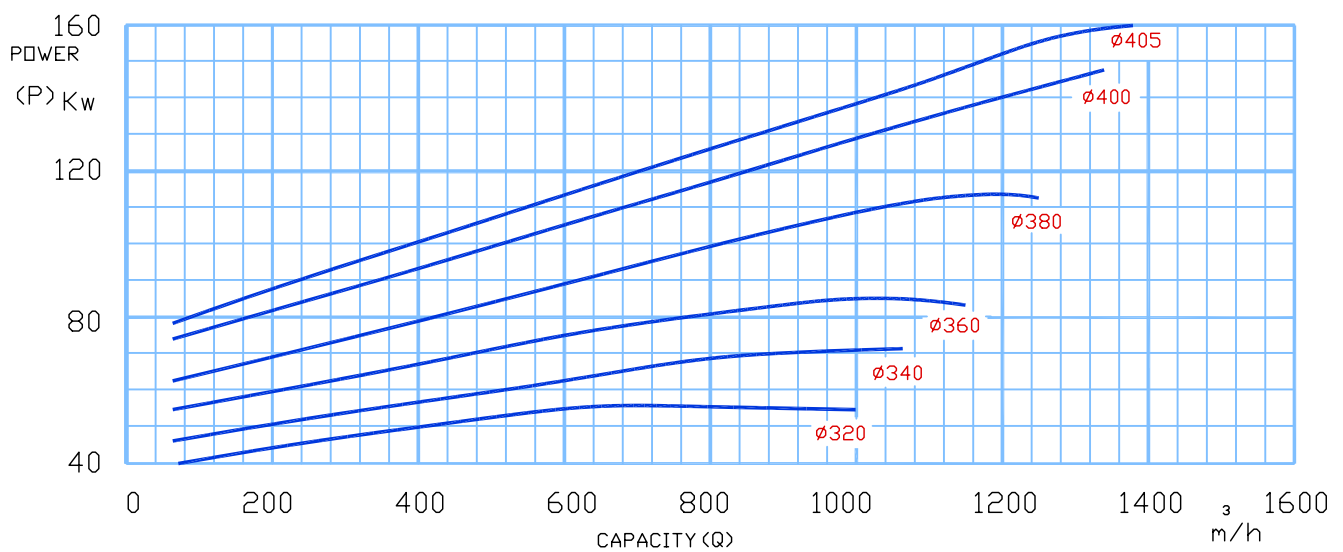

Centrifugal Pump

TYPE: 250-400
1450 rpm