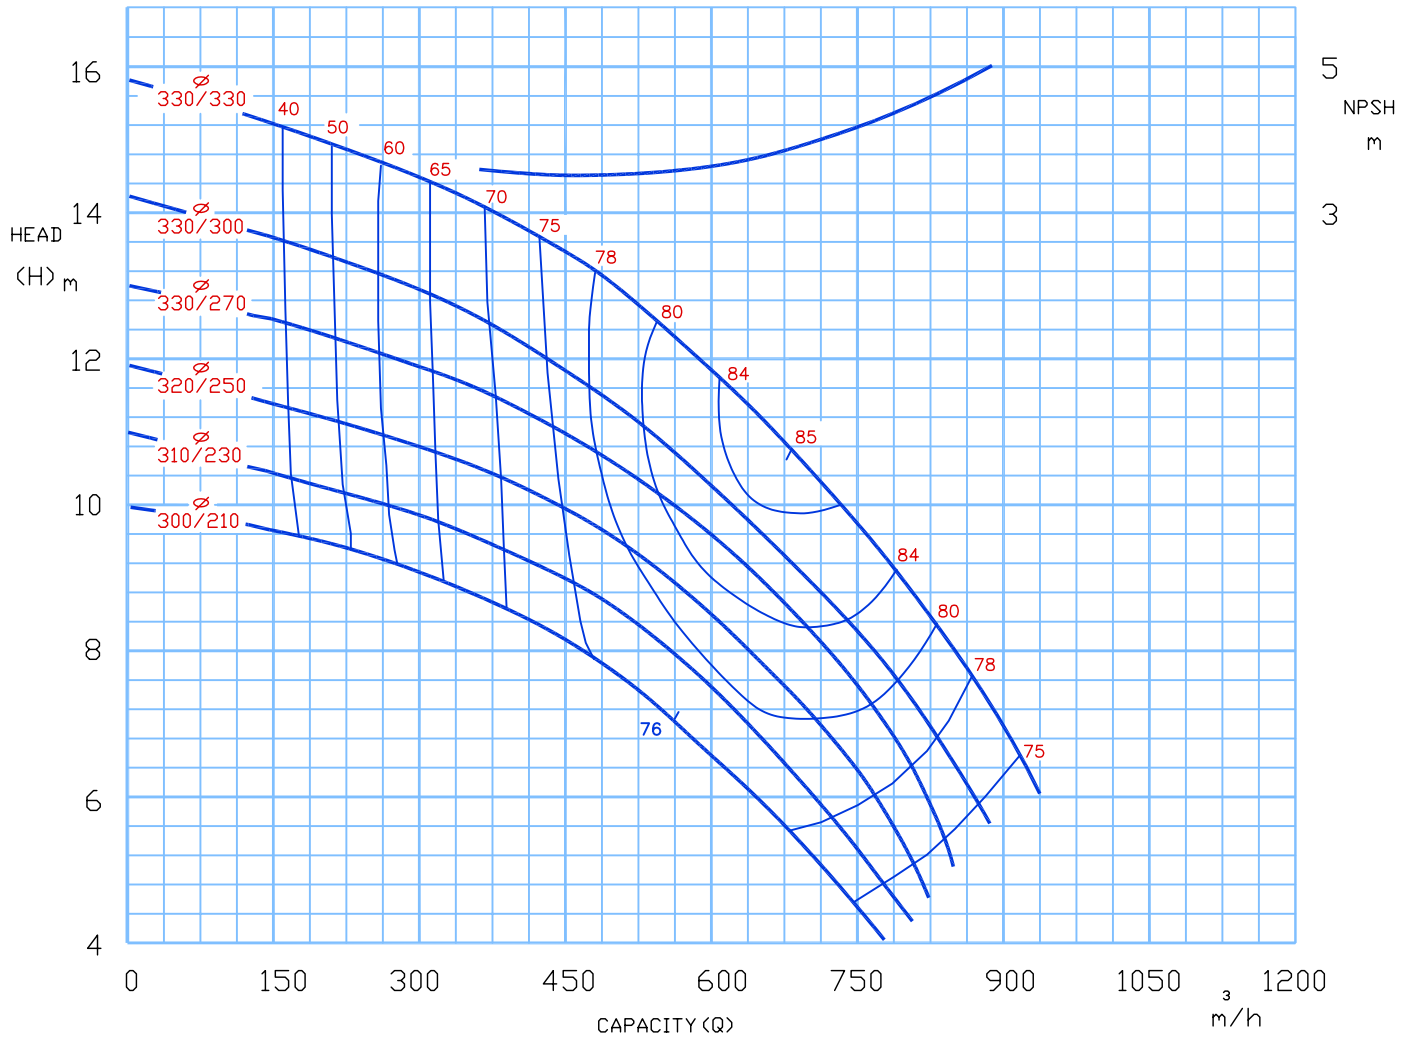

Centrifugal Pump

TYPE: 250-330
960 rpm