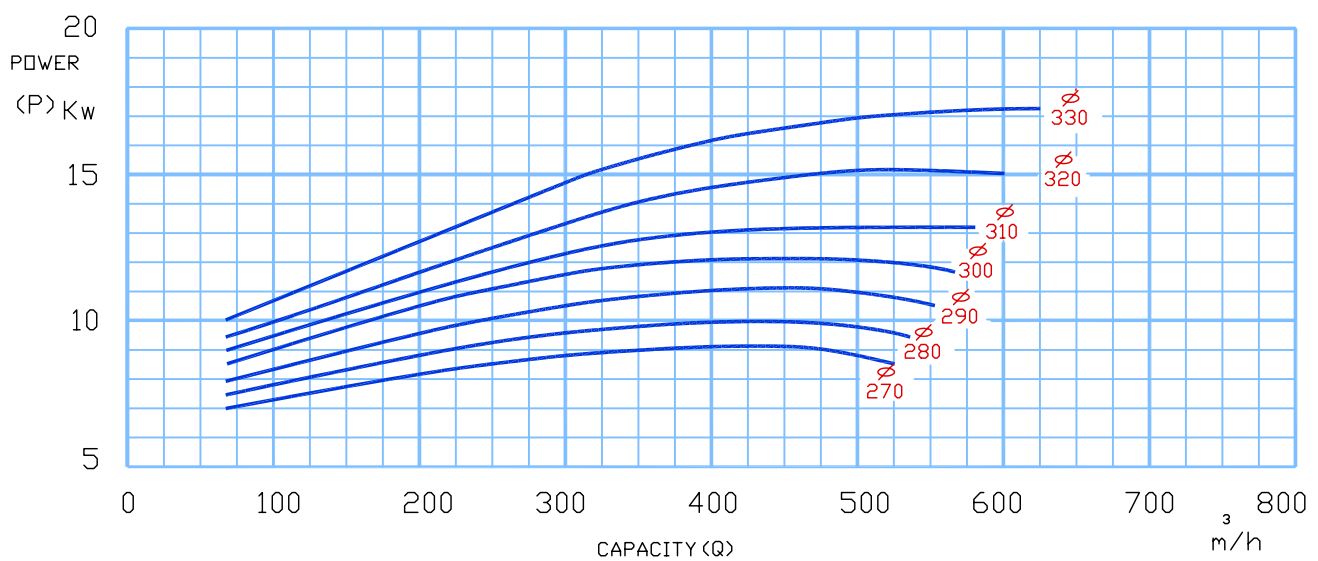

Centrifugal Pump

TYPE: 200-330
960 rpm