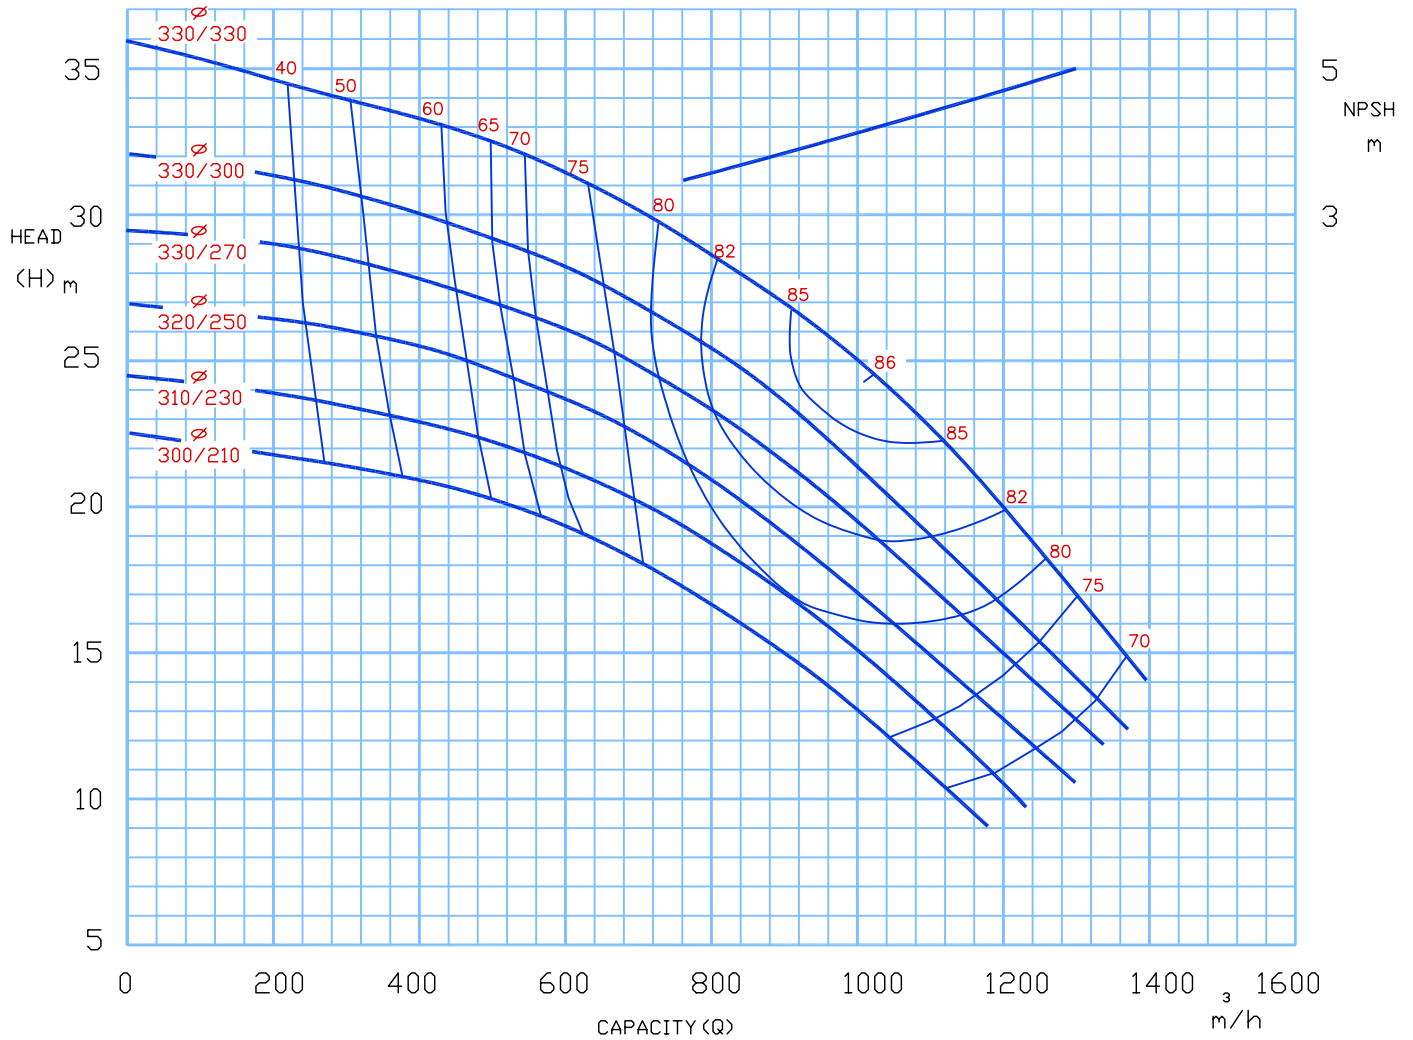

Centrifugal Pump

TYPE: 250-330
1450 rpm