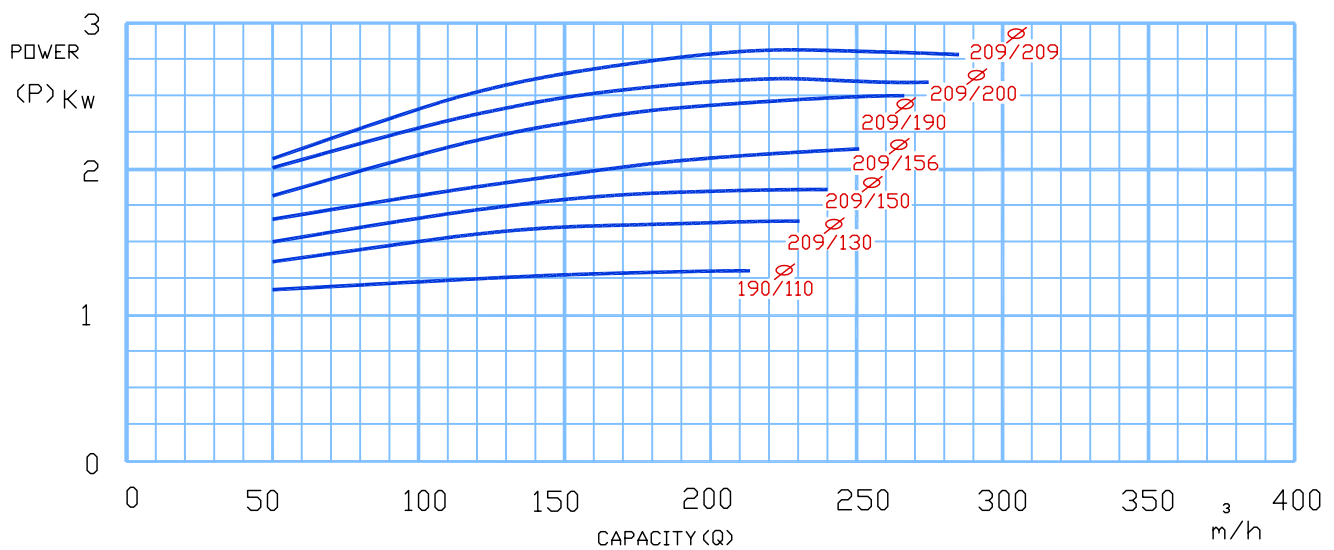

Centrifugal Pump

TYPE: 150-200
960 rpm