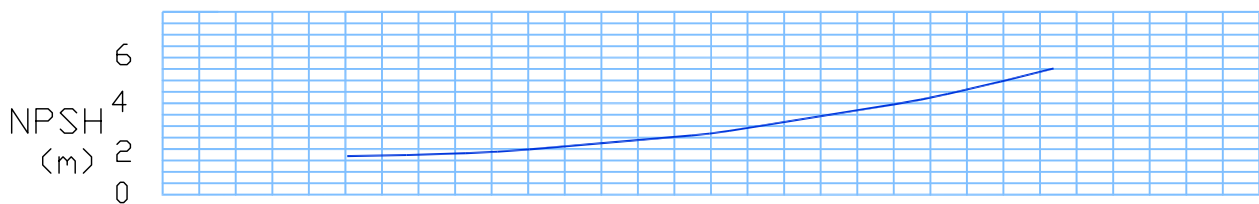

Centrifugal Pump

TYPE: 150-315
1460 rpm