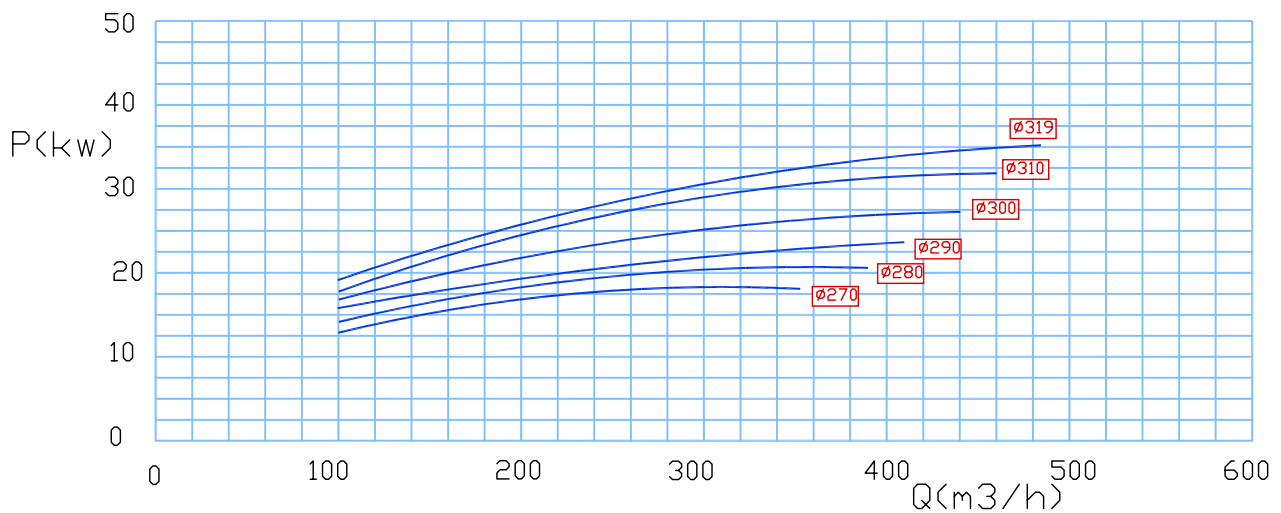

Centrifugal Pump

TYPE: 150-315
1460 rpm