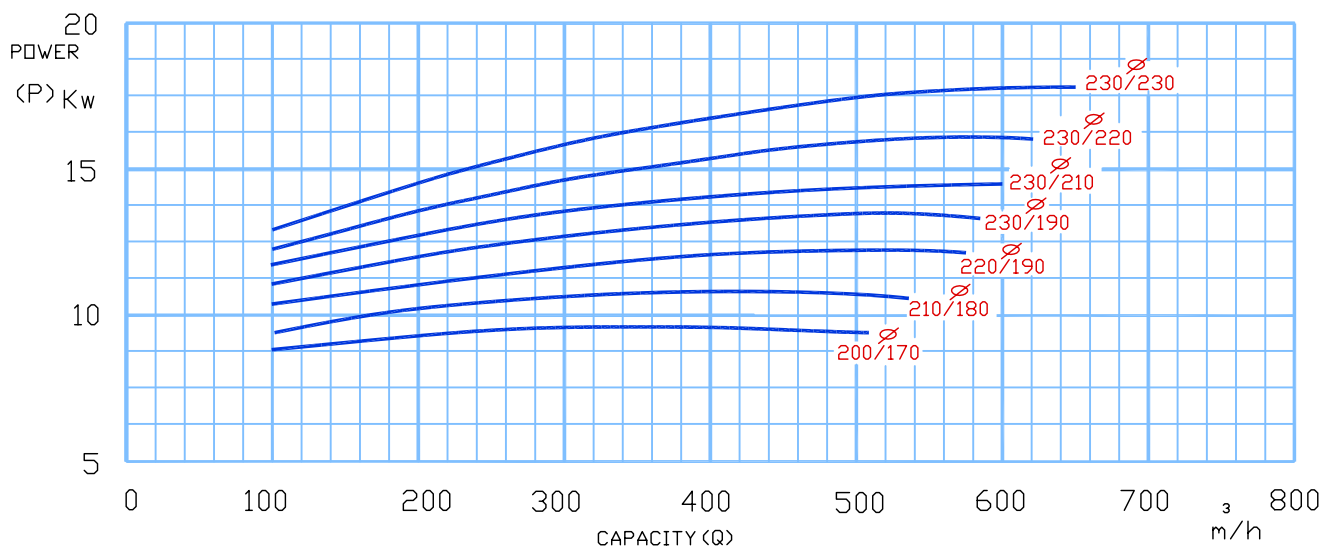

Centrifugal Pump

TYPE: 200-230
1450 rpm