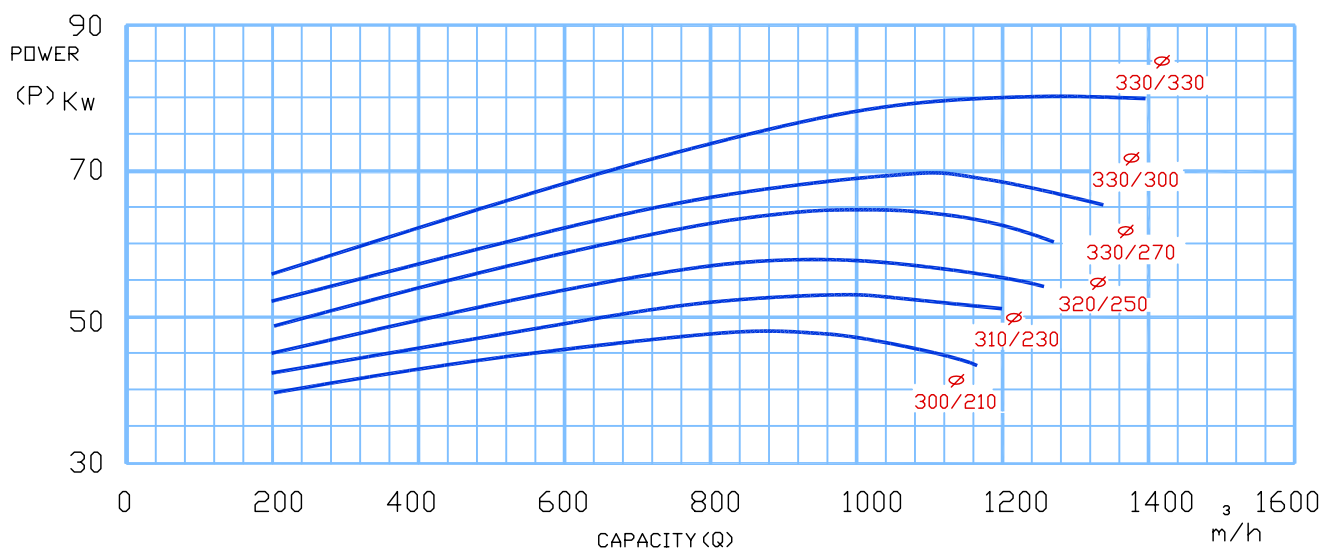

Centrifugal Pump

TYPE: 250-330
1450 rpm