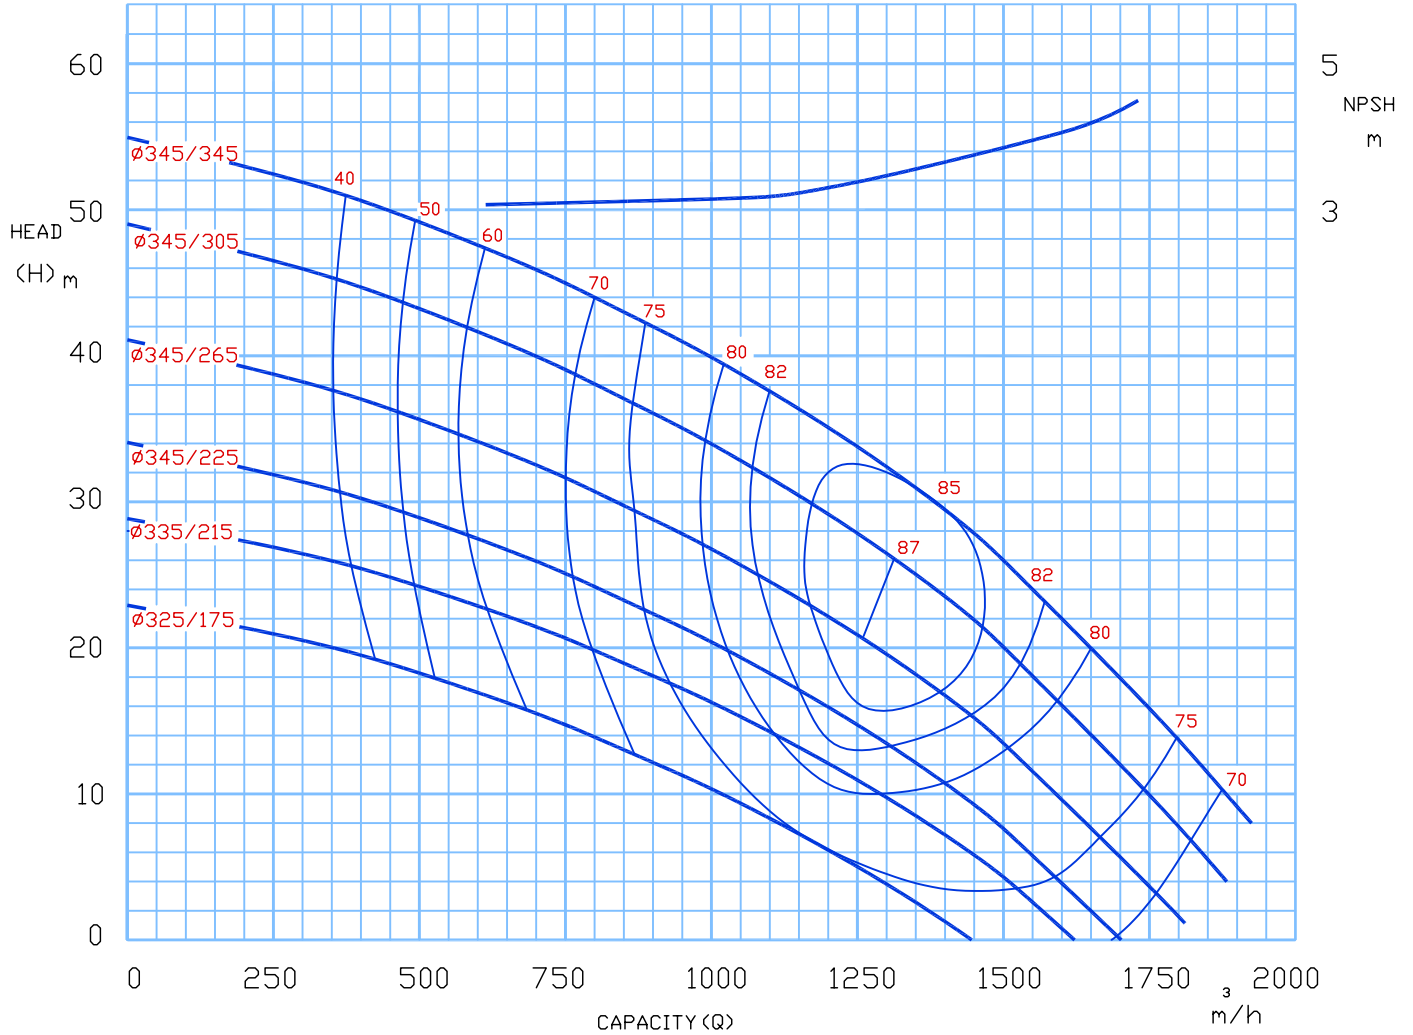

Centrifugal Pump

TYPE: 300-350

1450 rpm