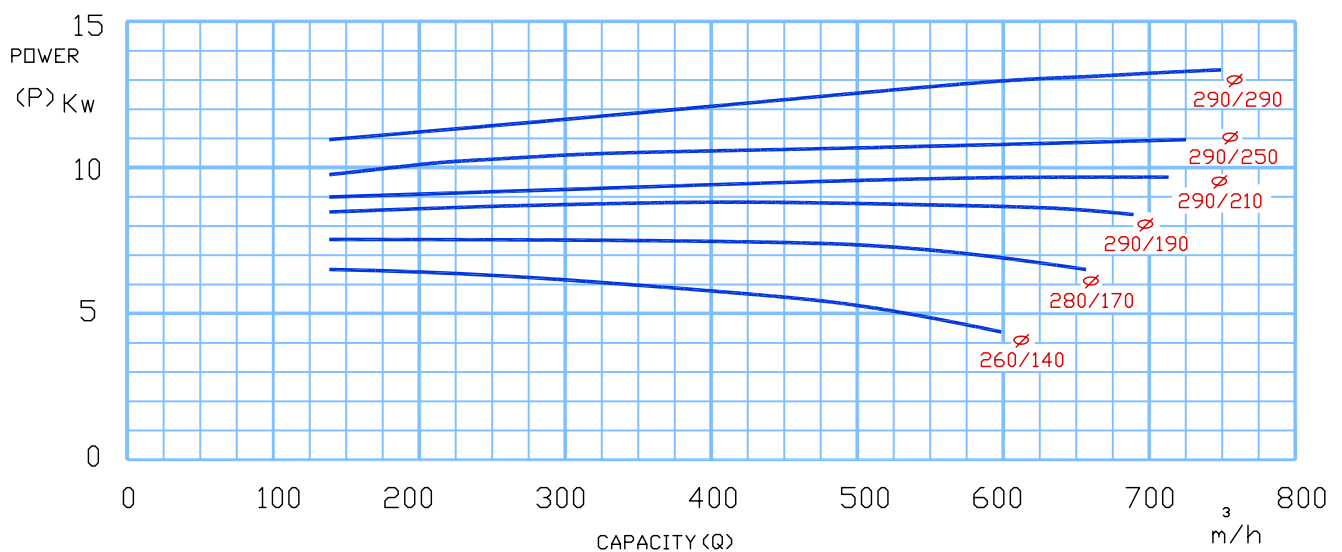

Centrifugal Pump

TYPE: 250-290
960 rpm