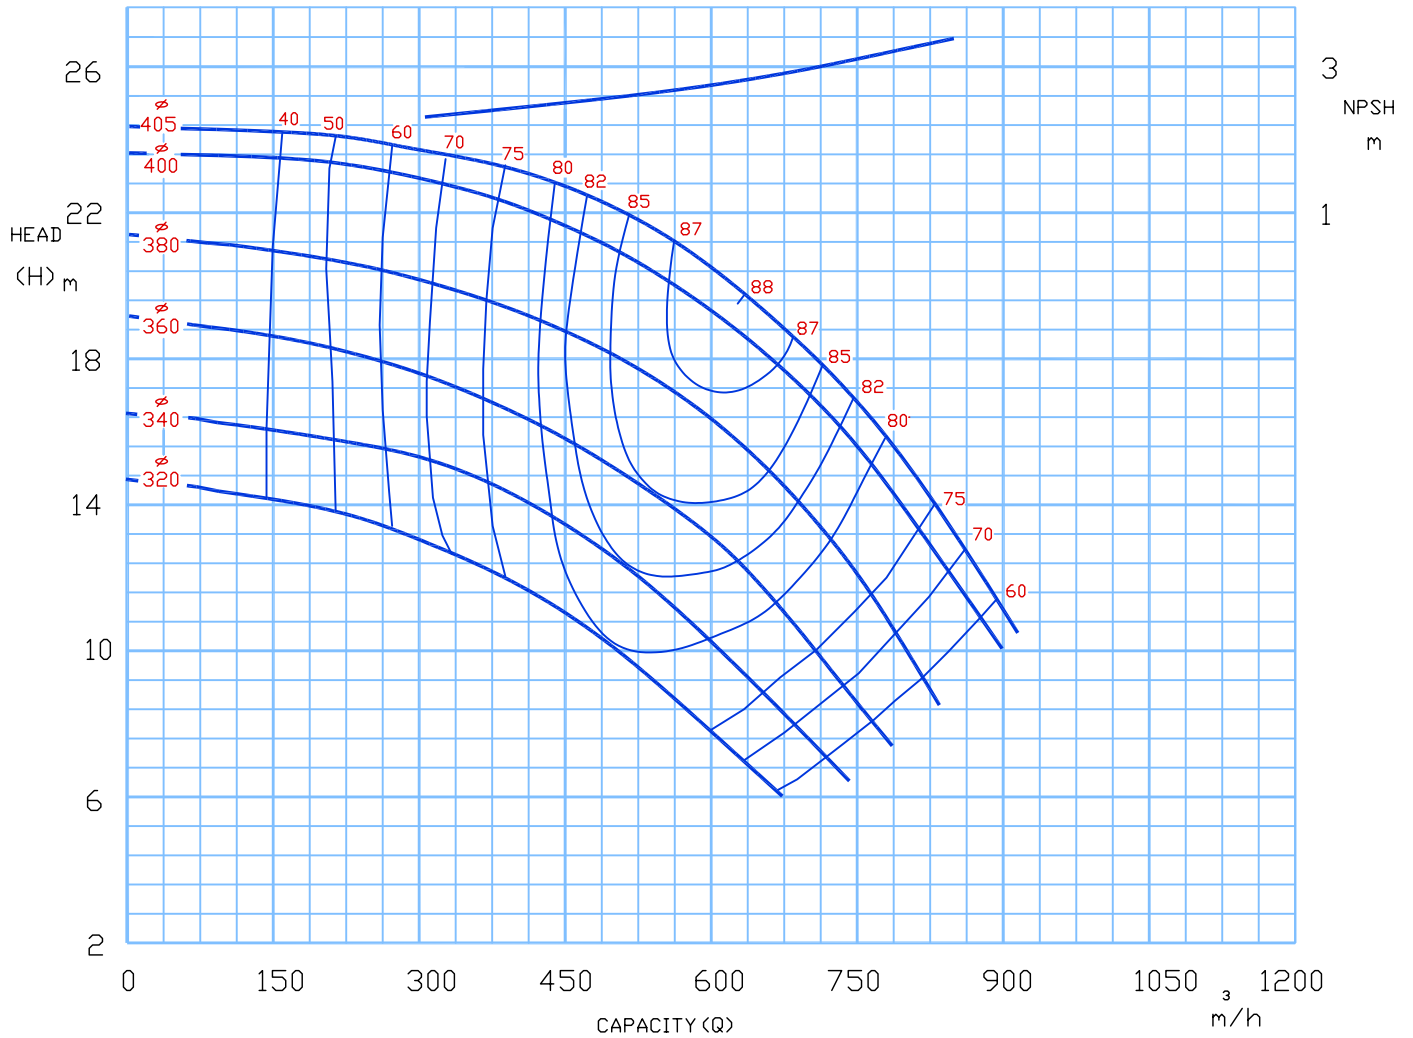

Centrifugal Pump

TYPE: 250-400
960 rpm