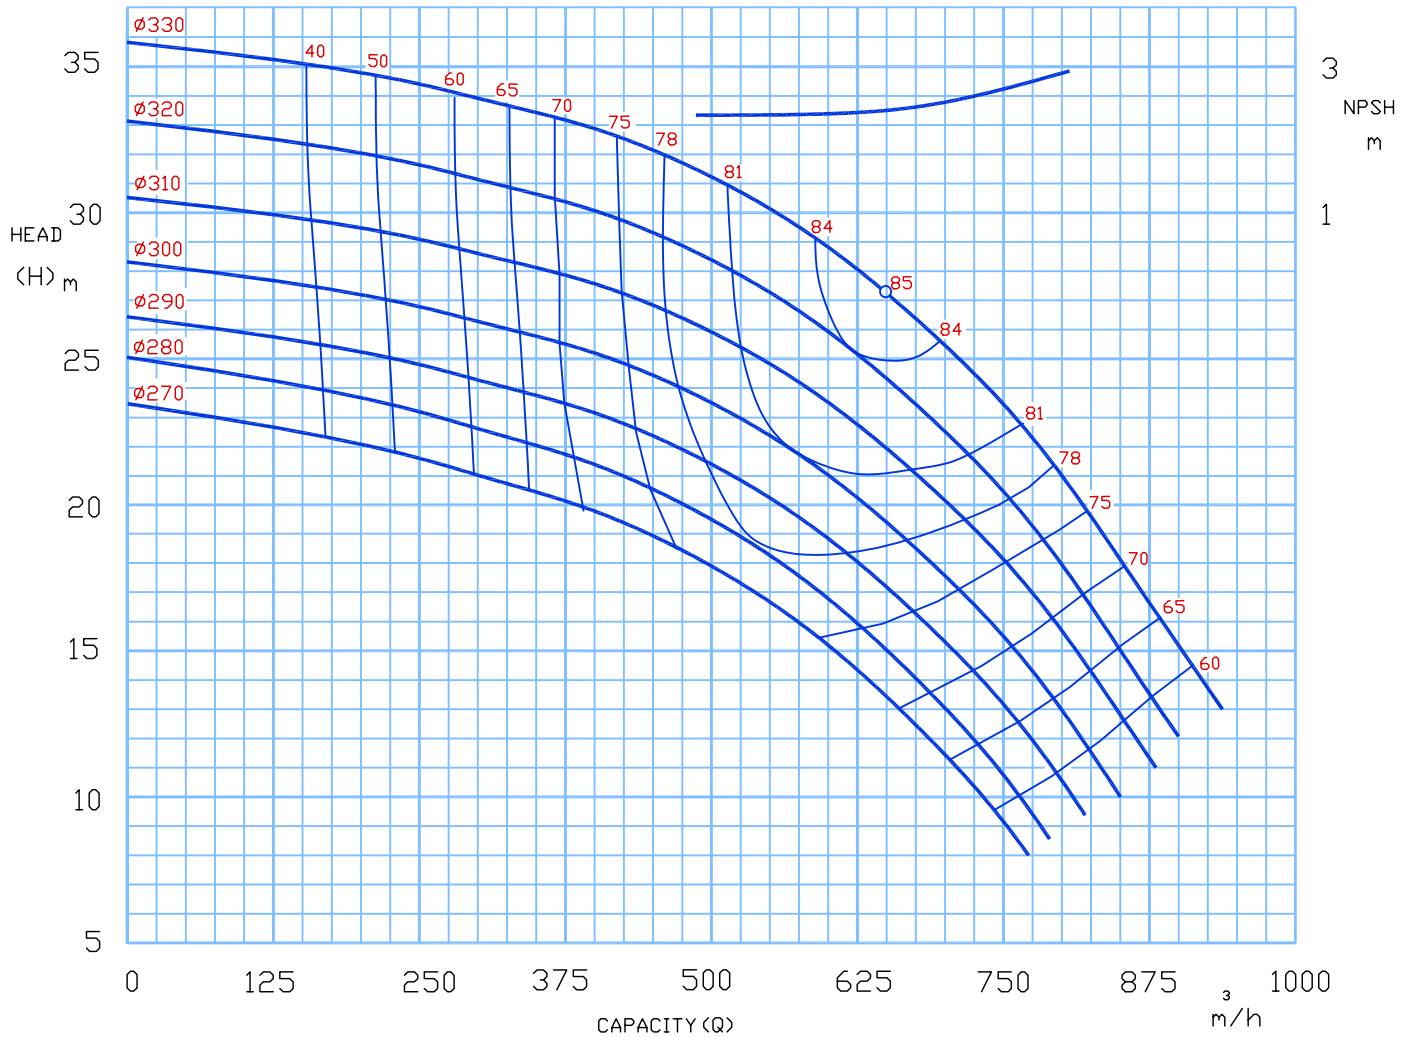

Centrifugal Pump

TYPE: 200-330
1450 rpm