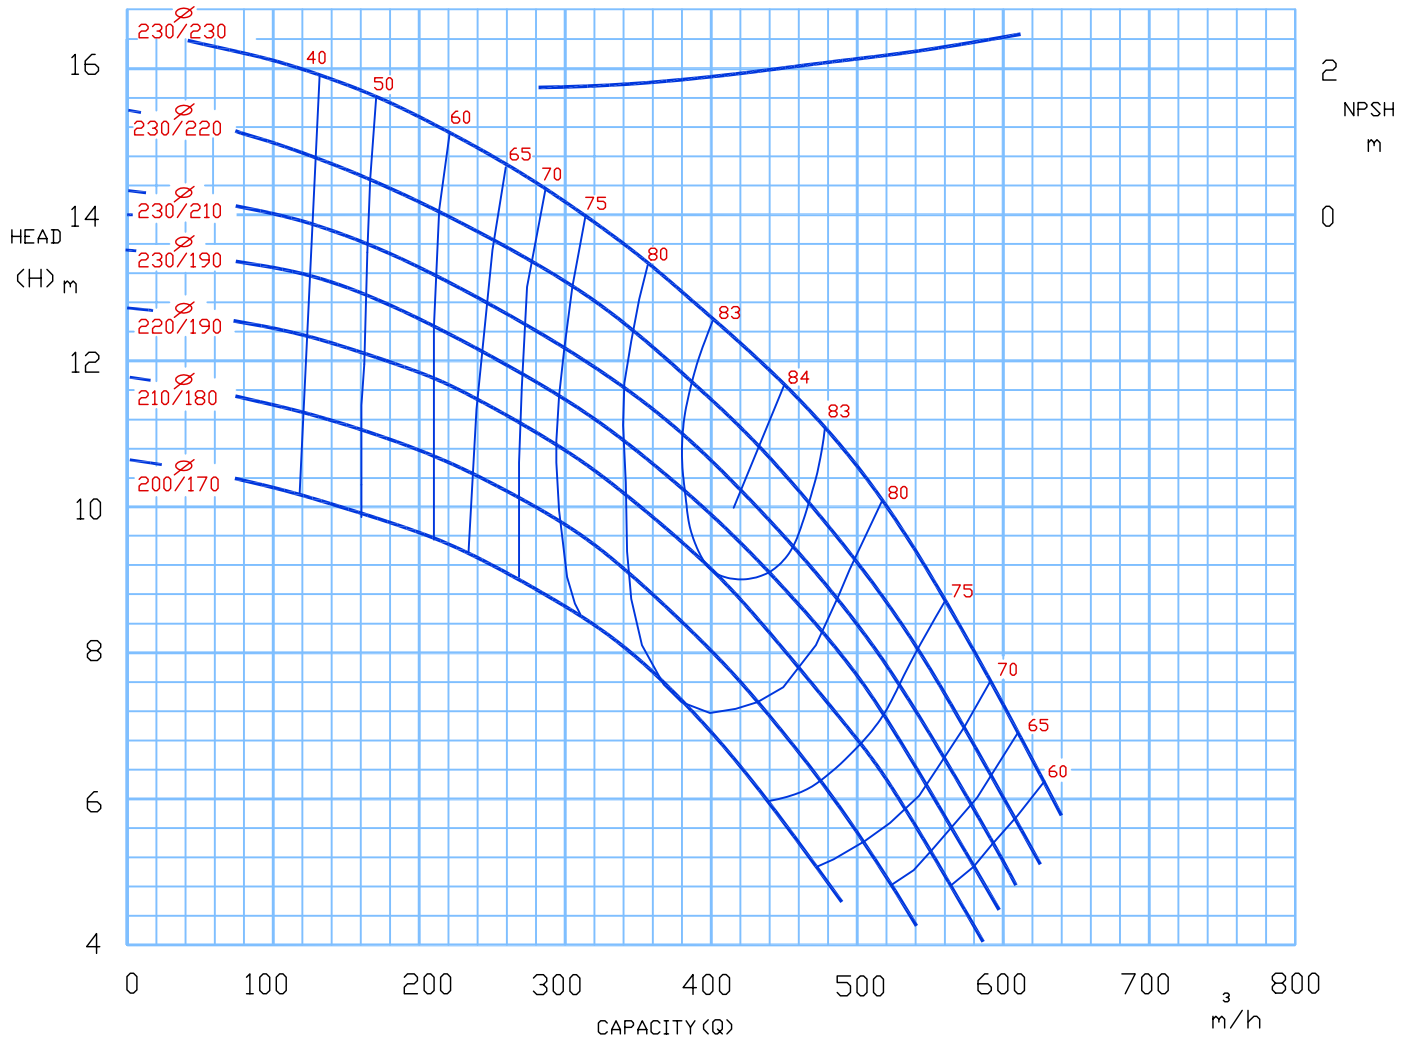

Centrifugal Pump

TYPE: 200-230
1450 rpm