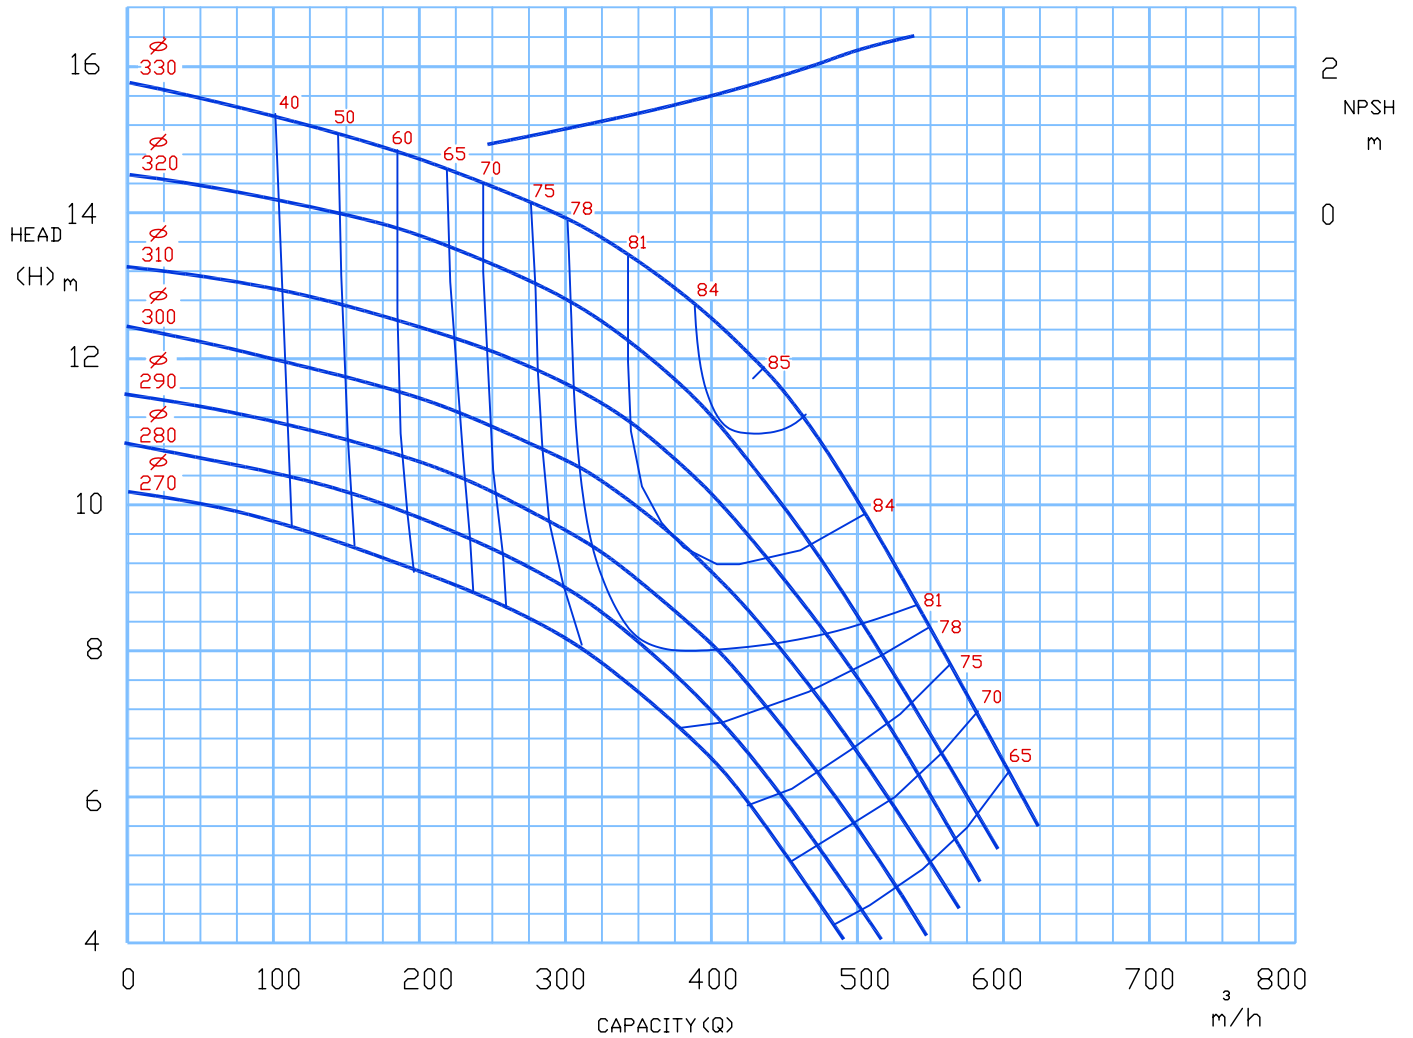

Centrifugal Pump

TYPE: 200-330
960 rpm