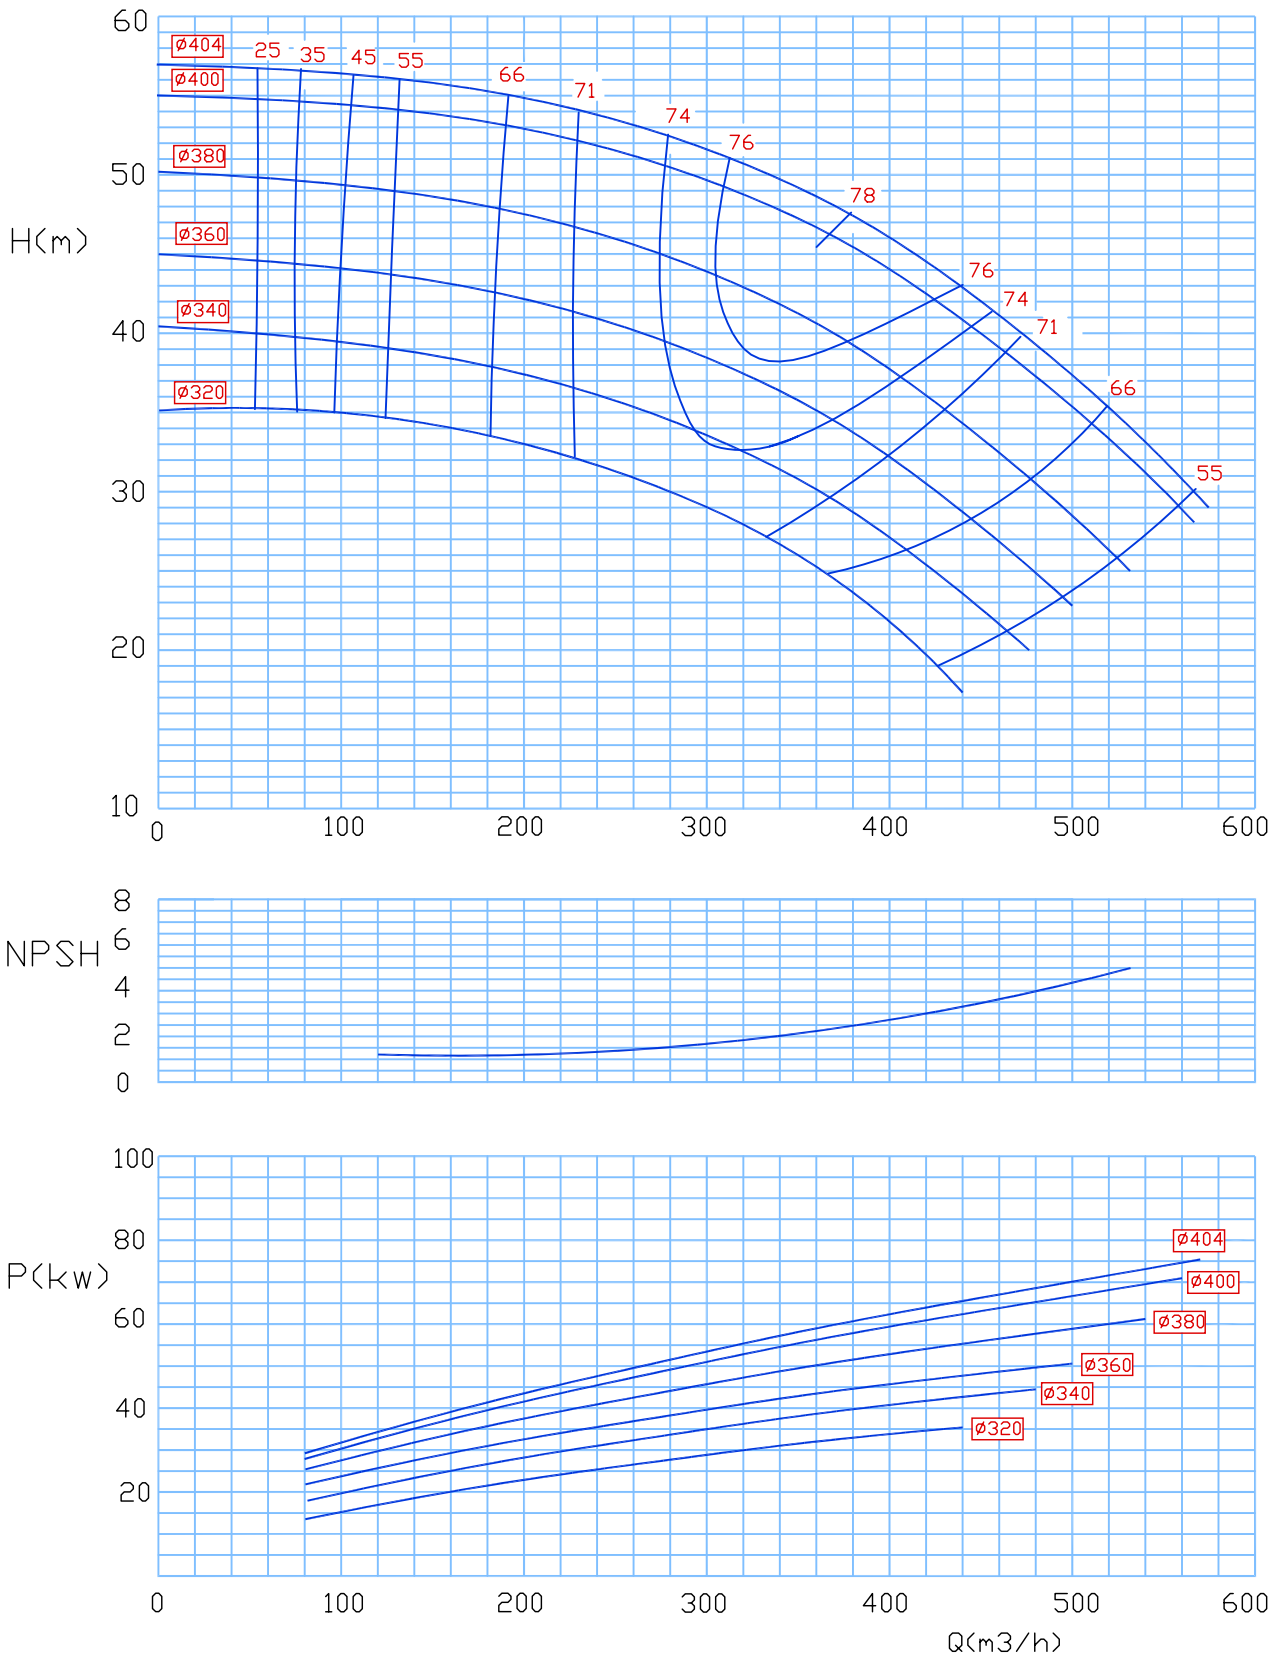

Centrifugal Pump

TYPE: 150-400
1460 rpm