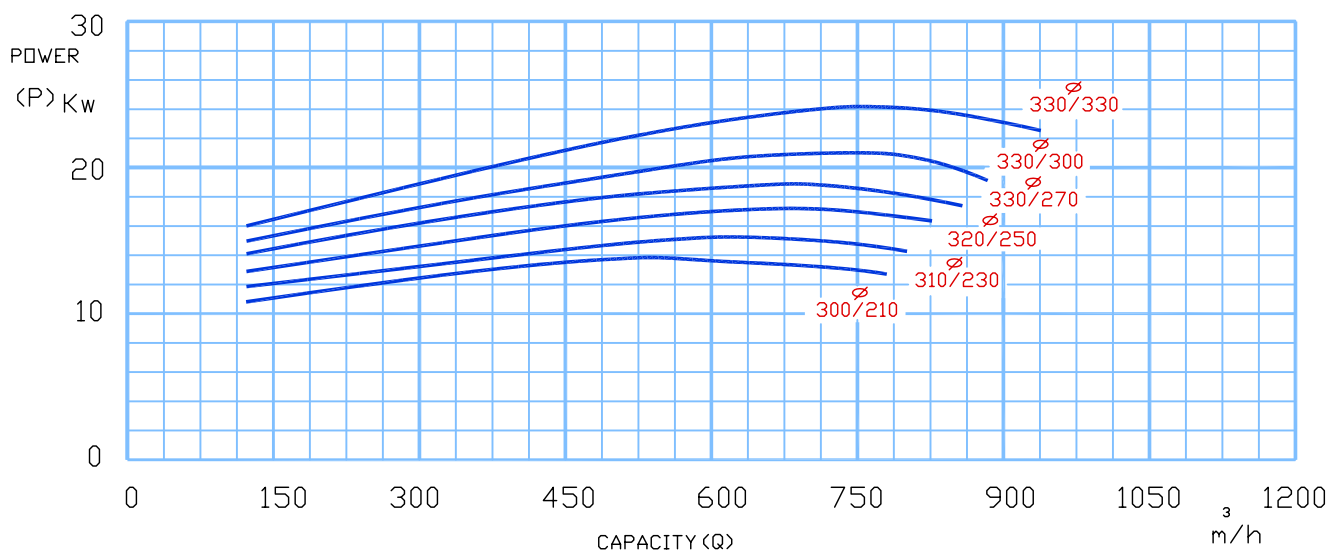

Centrifugal Pump

TYPE: 250-330
960 rpm