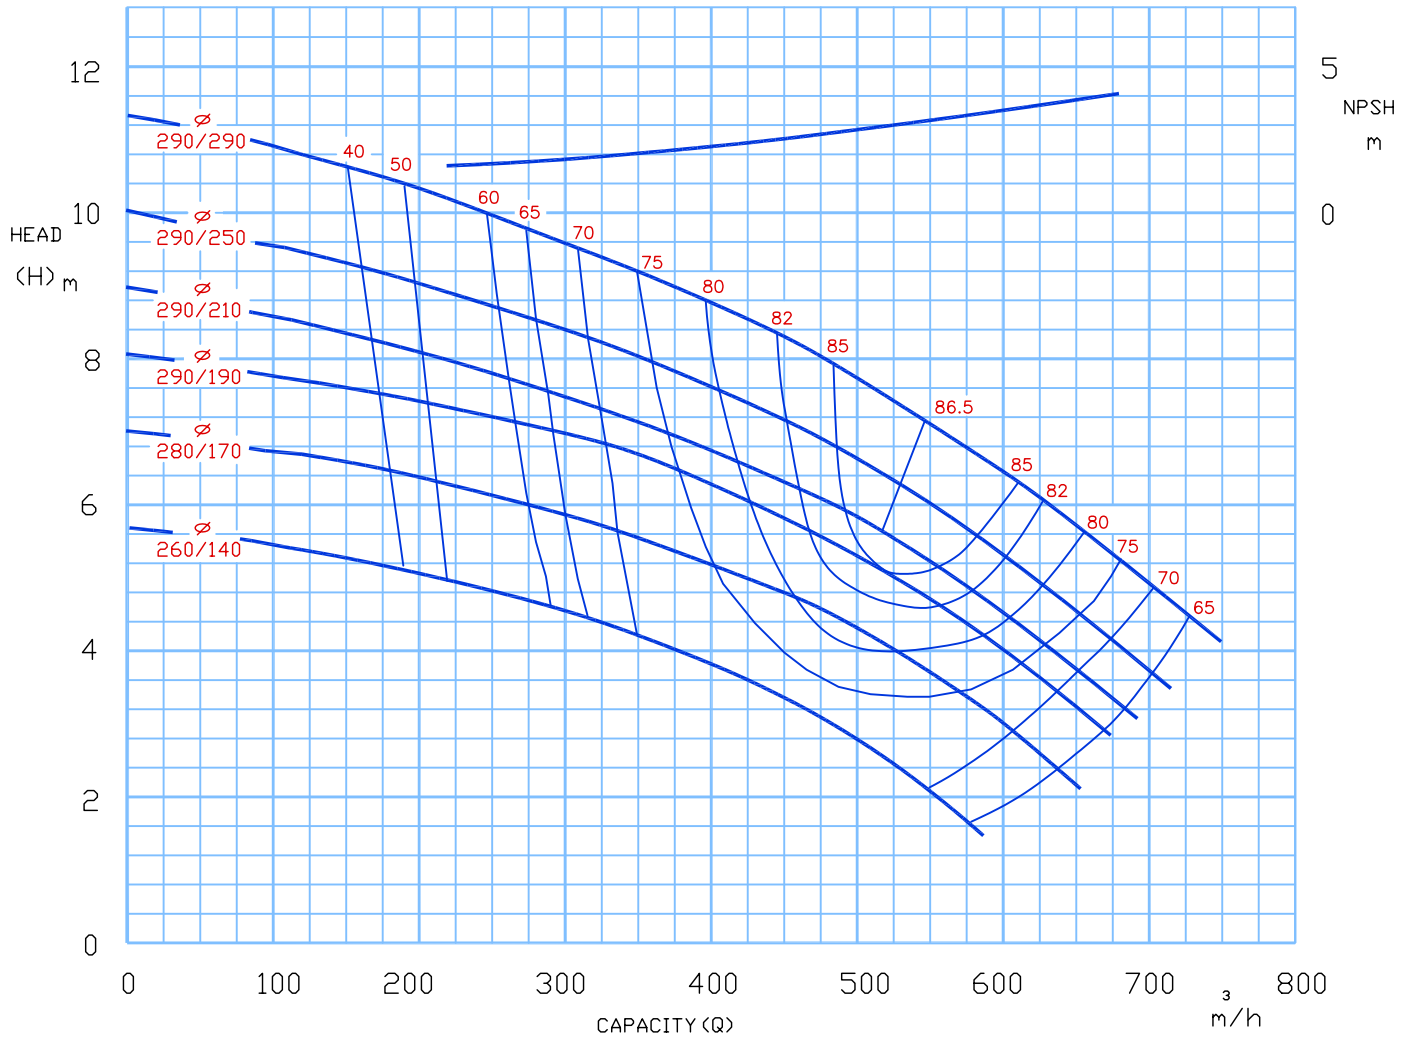

Centrifugal Pump

TYPE: 250-290
960 rpm