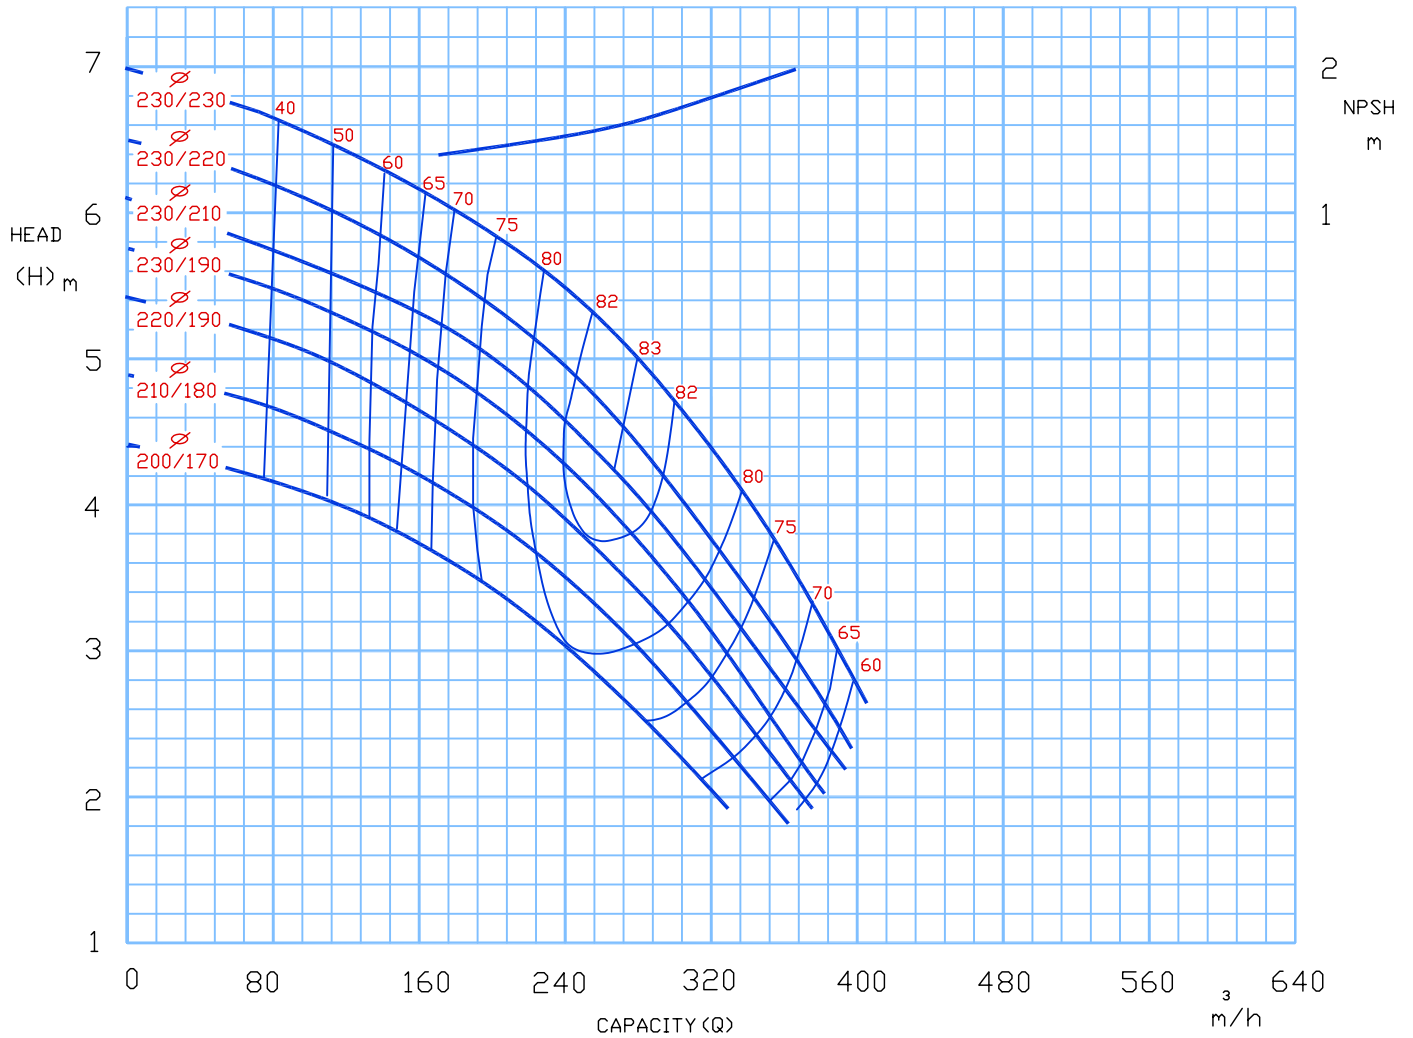

Centrifugal Pump

TYPE: 200-230
960 rpm