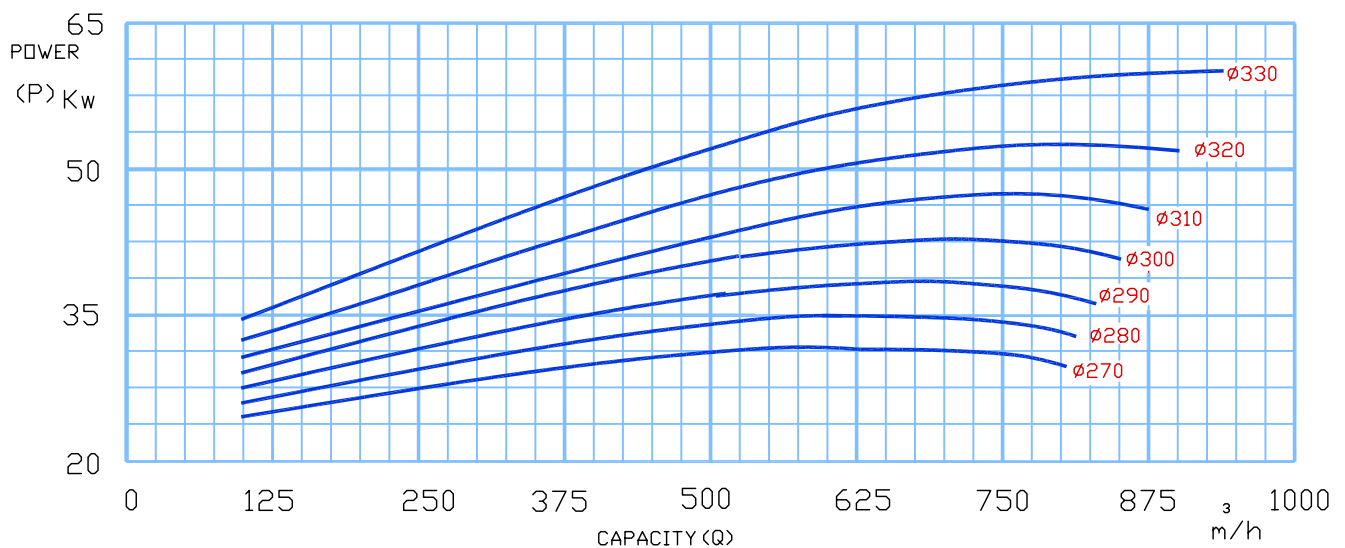

Centrifugal Pump

TYPE: 200-330
1450 rpm