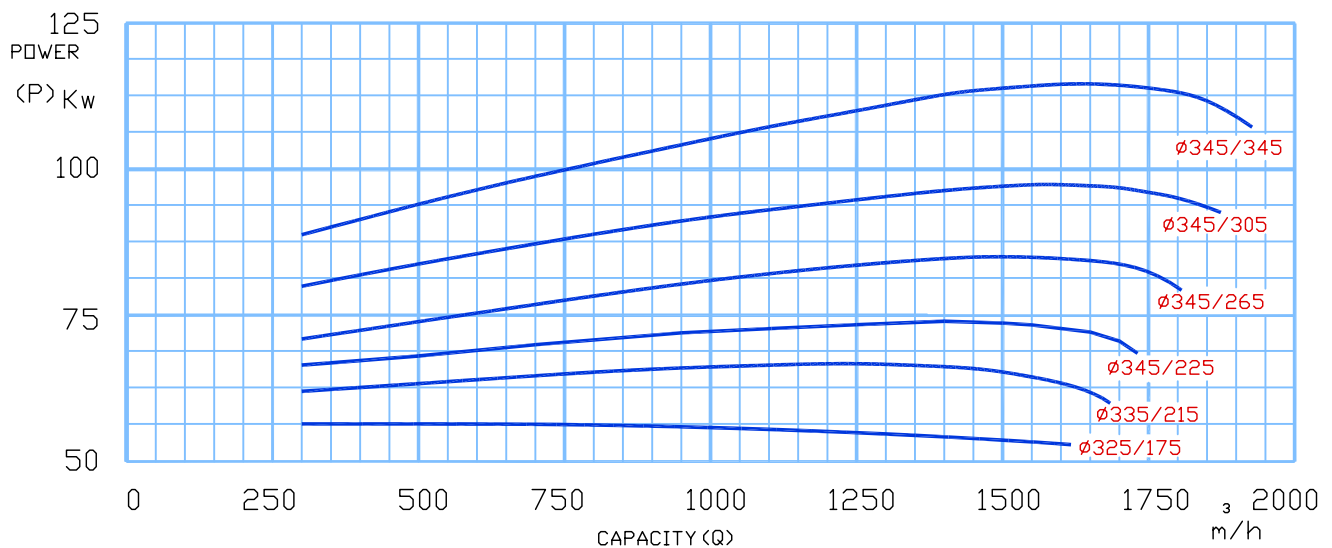

Centrifugal Pump

TYPE: 300-350

1450 rpm