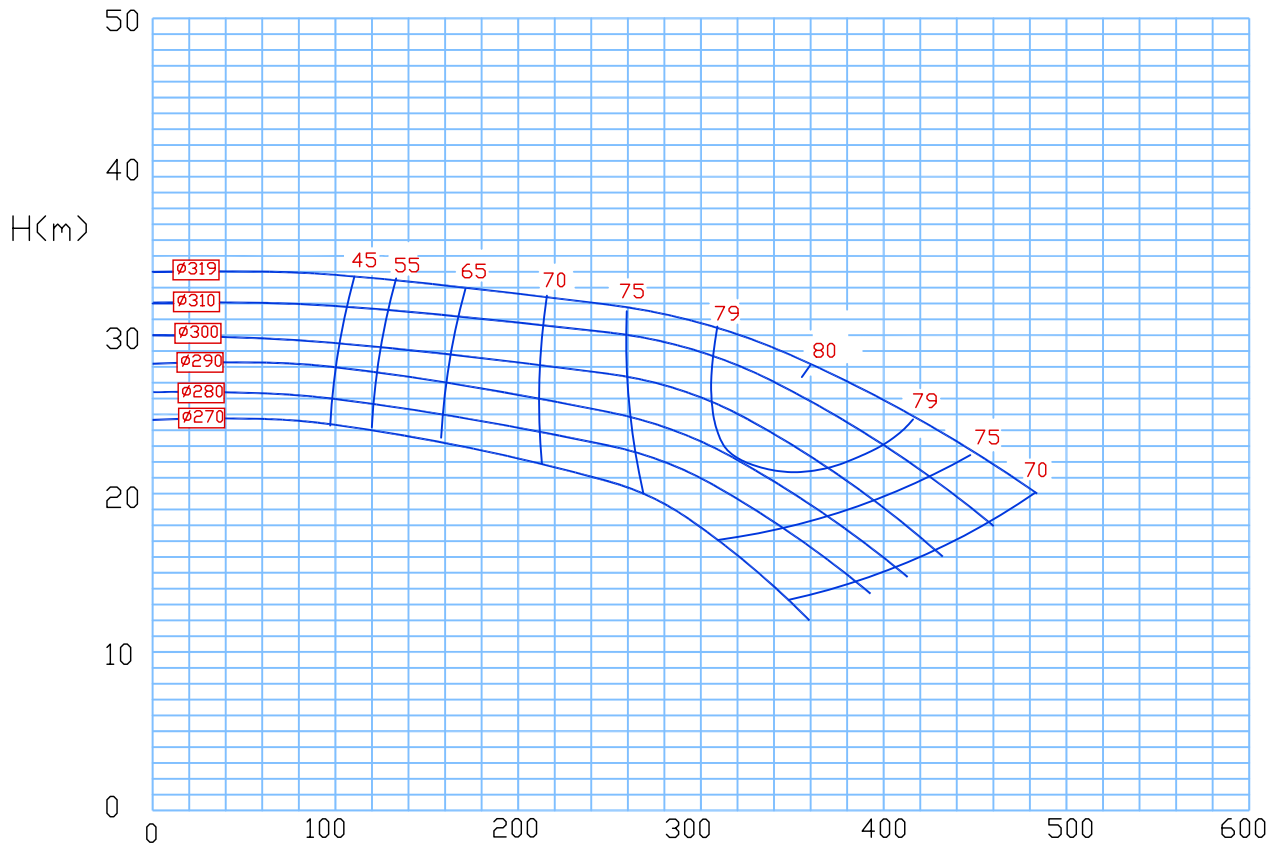

Centrifugal Pump

TYPE: 150-315
1460 rpm