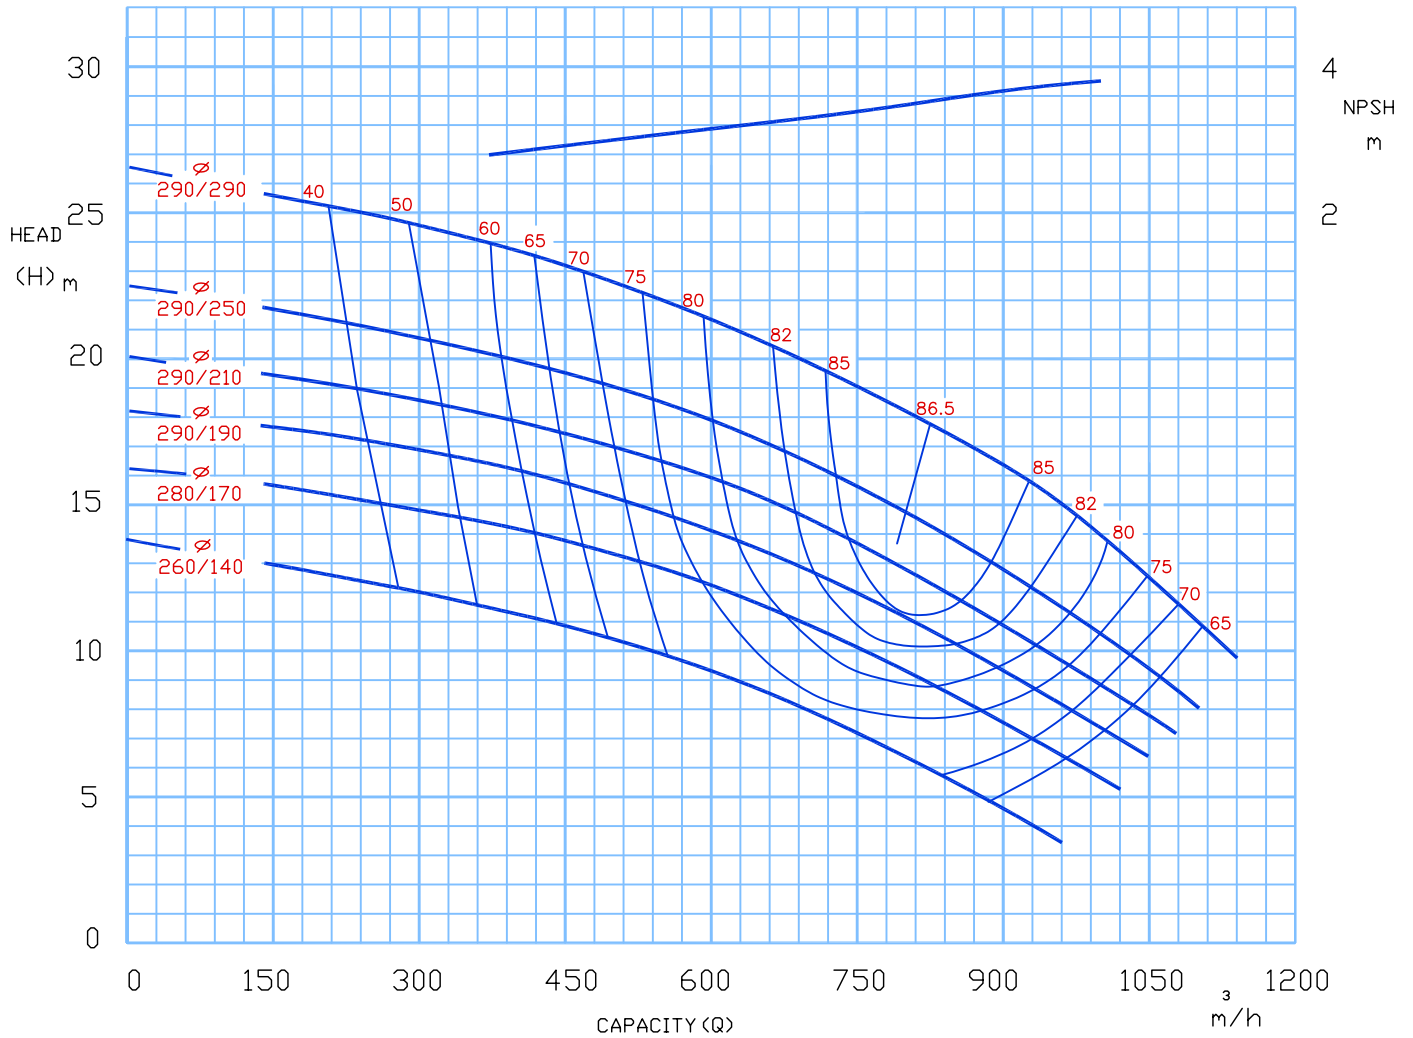

Centrifugal Pump

TYPE: 250-290
1450 rpm