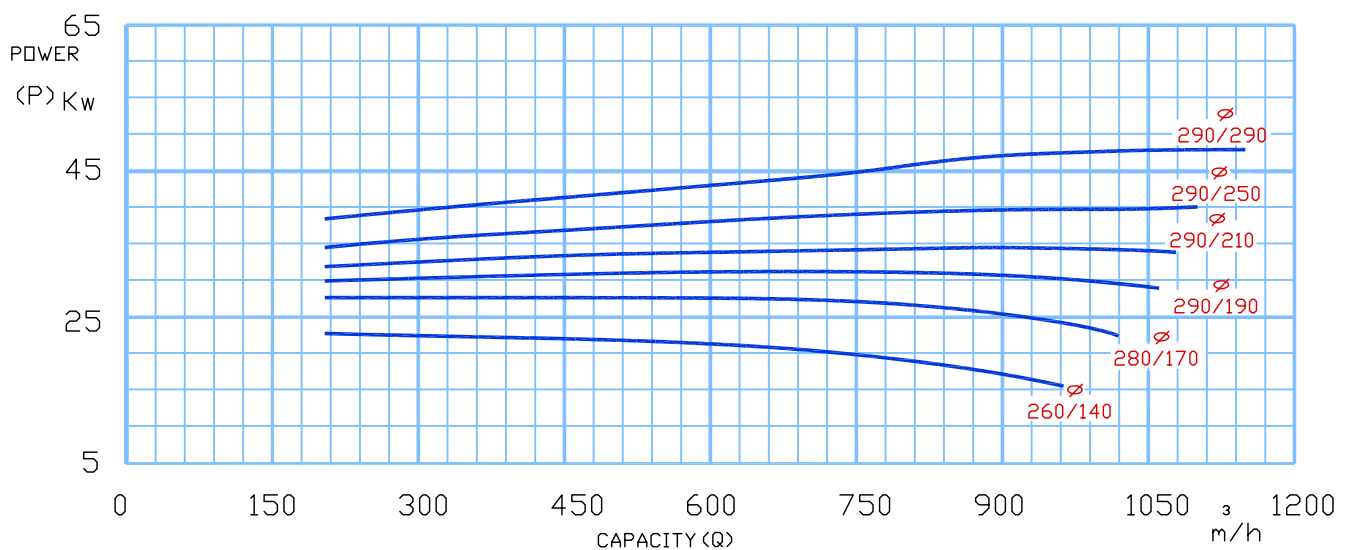

Centrifugal Pump

TYPE: 250-290
1450 rpm