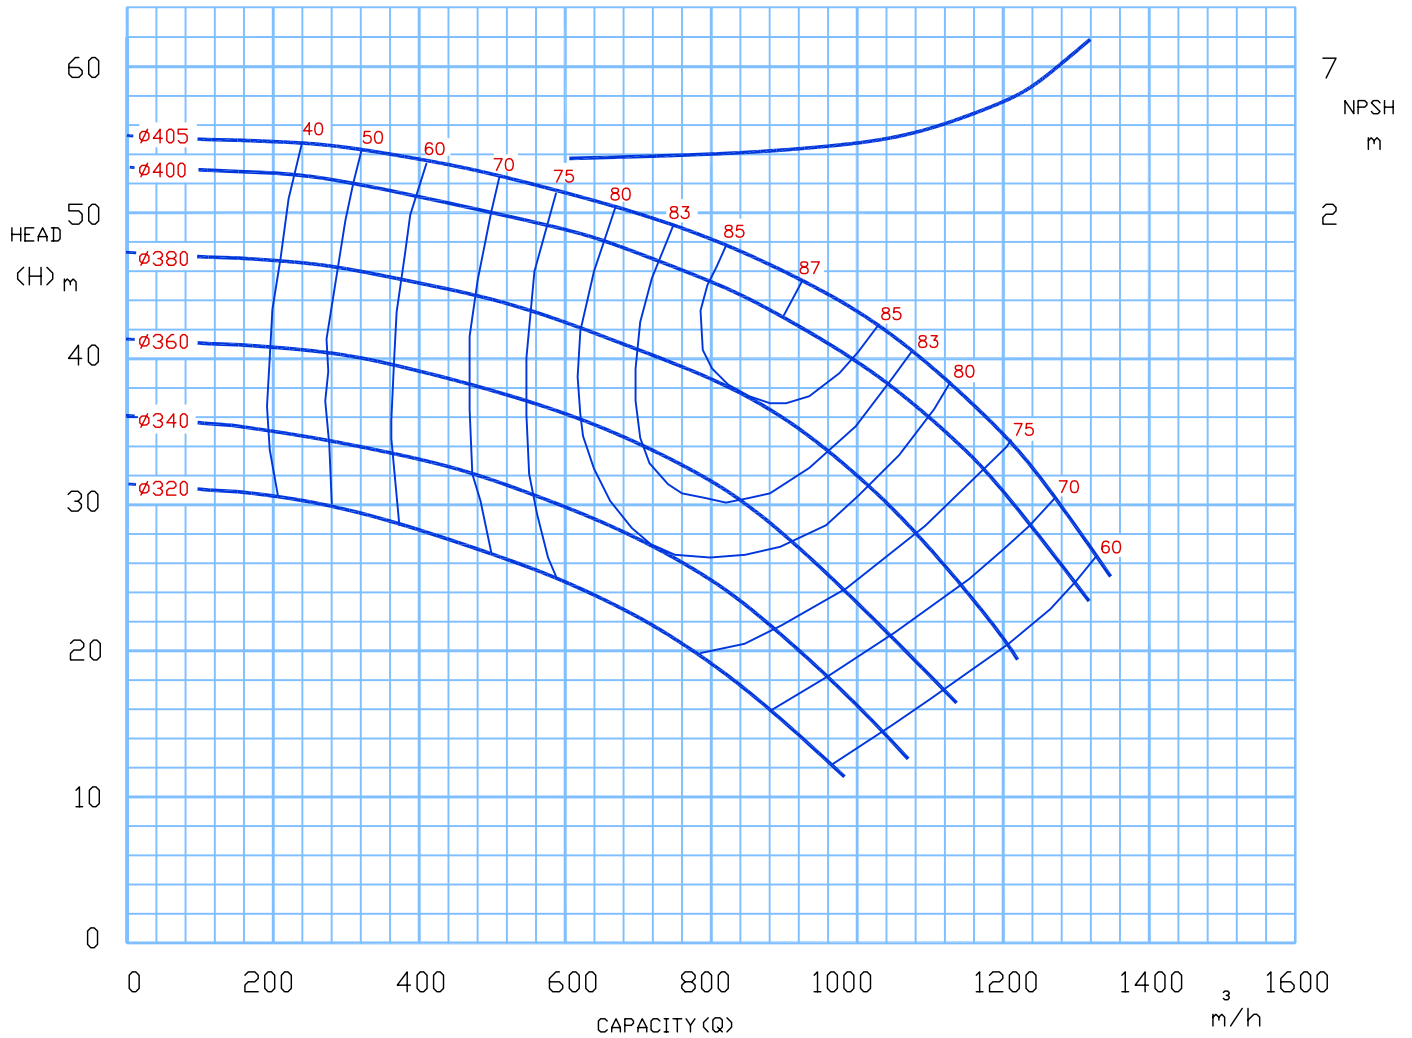

Centrifugal Pump

TYPE: 250-400
1450 rpm