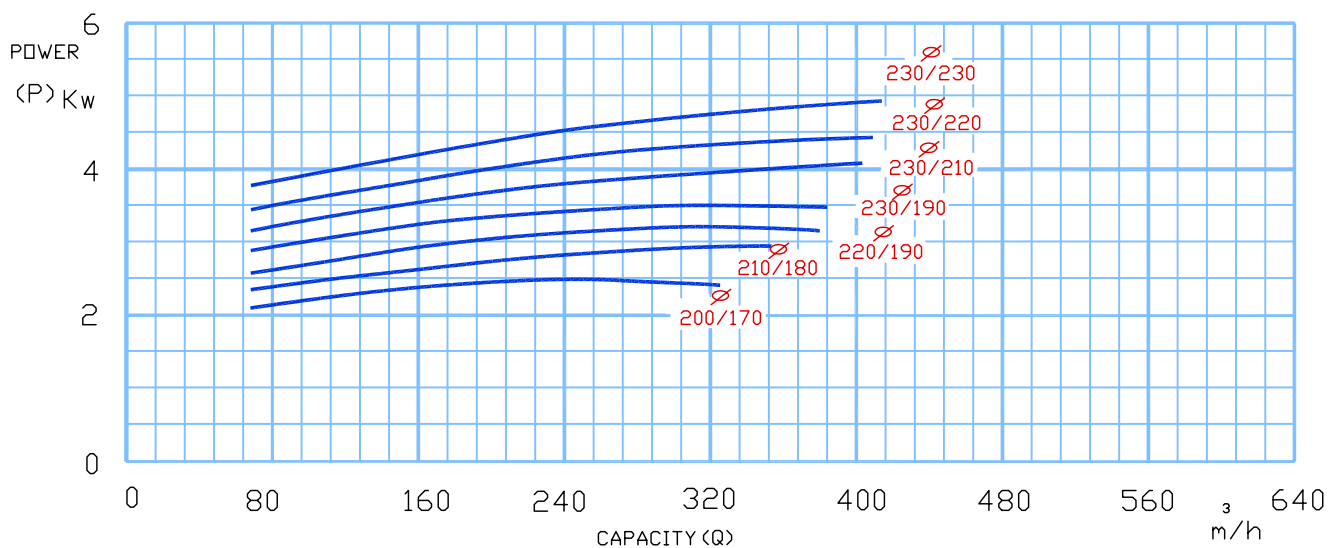

Centrifugal Pump

TYPE: 200-230
960 rpm