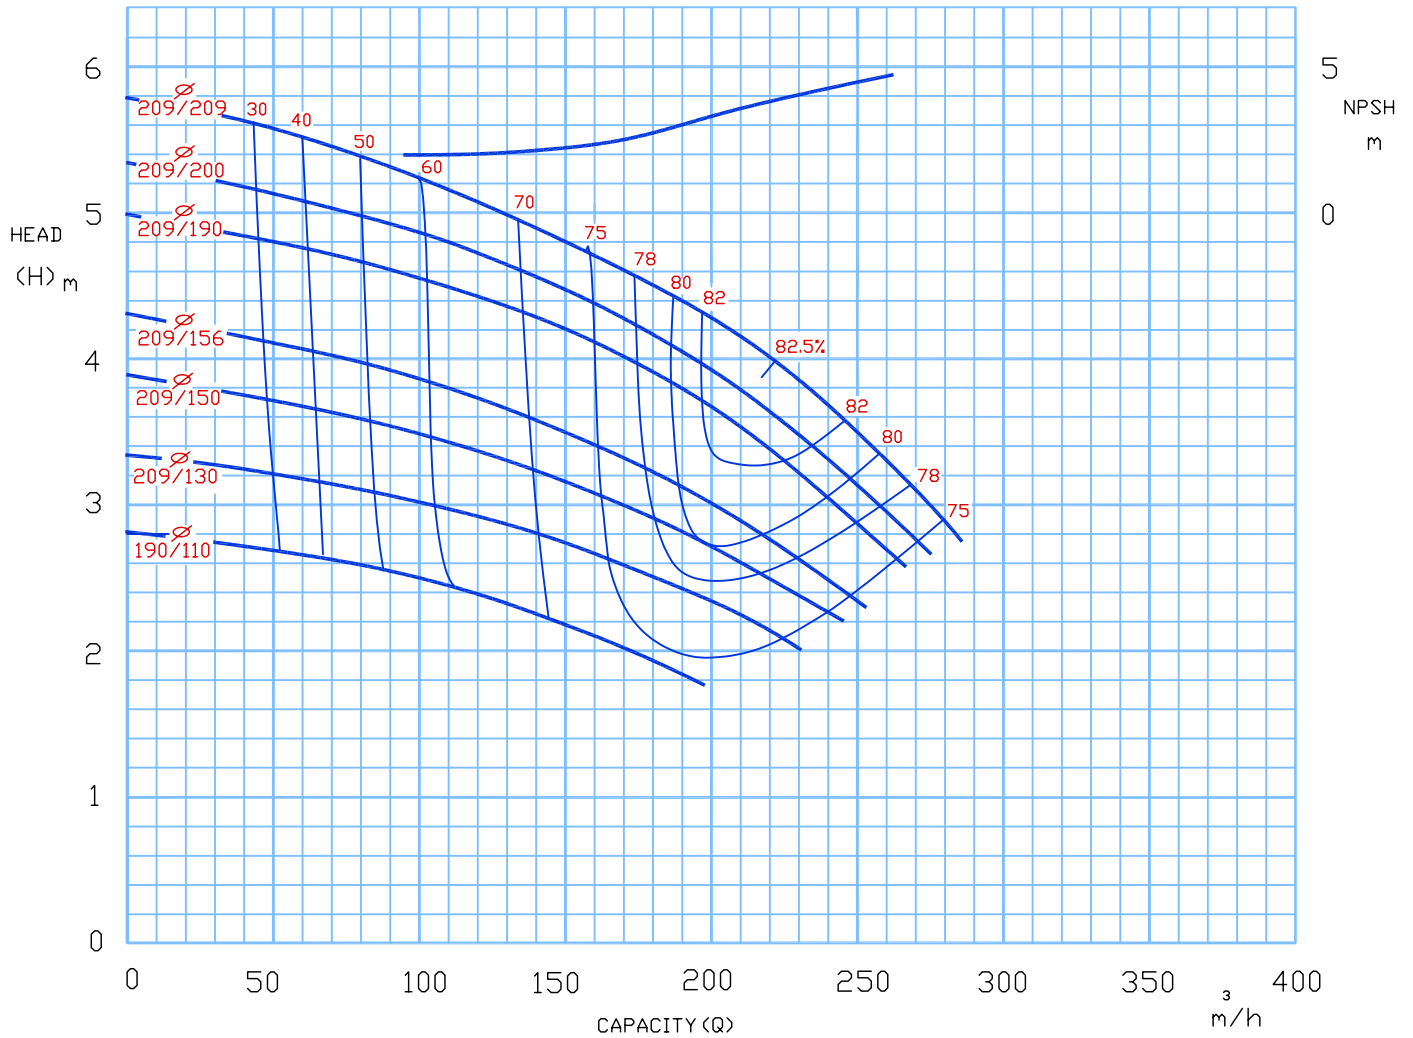

Centrifugal Pump

TYPE: 150-200
960 rpm